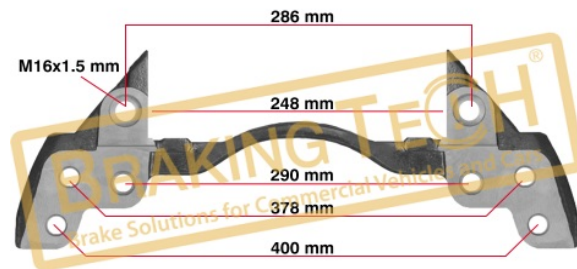

BTC0101204

Description :

Caliper Carrier Knorr (SN7)

Application :

DAF

OEM No :

K001337 , K002447, K006433, K011392, K110282, 1612741, 1627247, 1658013, K001336, K002446, K006432, K011391, K110281, 1612740, 1627246, 1658012