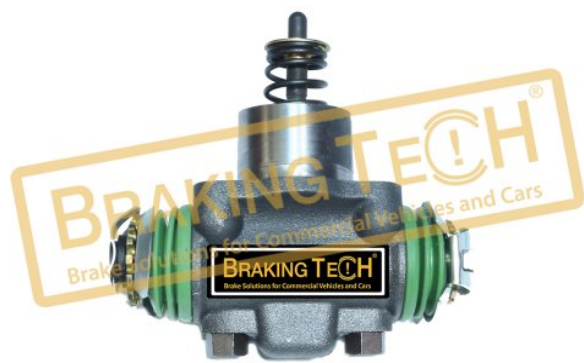

BTM20982

Description :
Brake Expander Box Assy MAN

Application :
MAN L 2000, LUCAS MERITOR

OEM No :
81500006242, 81.5000.6242, 68191649, 81500006230, 81.500.006.230, 5000823231

BTS50028

Description :
Caliper Complete ModulT R/H (Reman)

Application :
SBS2220 H0, SBS1918 H0

OEM No :
95621C, 95621, 3080008200, 3080008201, 03080008200, 03080008201, 03080008100, 2092736, 2092739, 71900 1005, 719001005, 719001023, 719001025, 550017648, 550017645, 719001011, 9285420, 96552, JAE 02 504 101 83, JAS 02 104 102 01

BTS50028-01

Description :
Caliper Complete ModulT L/H (Reman)

Application :
SBS2220 H0, SBS1918 H0

OEM No :
3080008200, 03080008200, 03080008100, 2092736, 2092739, 95620, 95620C, 719001022, 719001024, 550017647, 550017644, 719001010, 719001004, 9285421, 3 080 0081 01, 96551, JAE 02 504 100 83, JAS 02 104 101 01

BTS50029

Description :
Complete Caliper DBT22LT (Right)

Application :
SAF TRAILER

OEM No :
96546, 94618, 1816200028