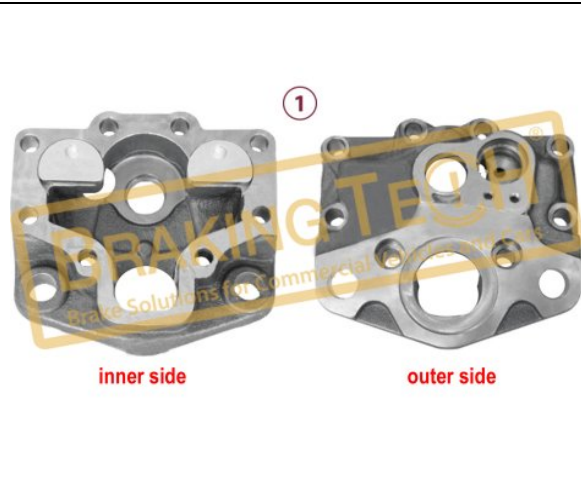

BTW30311

Description :
Caliper Upper Cover MAXX17 CWS Type

No	BT No	Information
1	BTT457 x 1	Cover

Application :
MAXX17 CWS

OEM No :
BrakingTech