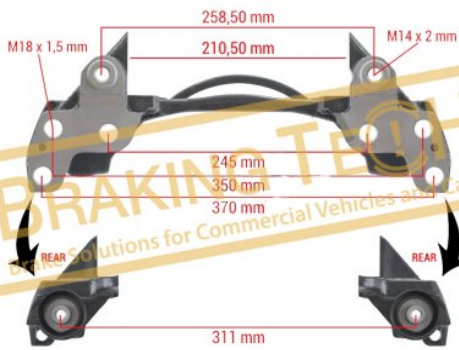

BTC0101220

Description :
Caliper Carrier Haldex (MODUL X GENI)

Application :
SAF TRAILER AXLE, 22.5"

OEM No :
BrakingTech