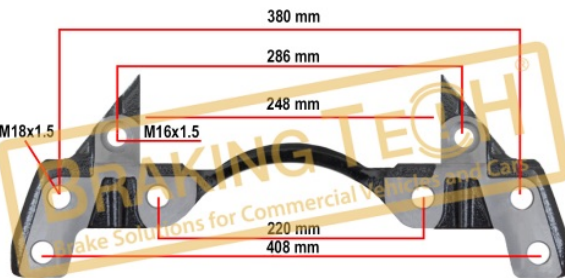

OEM No :

K001278, K001278BXW