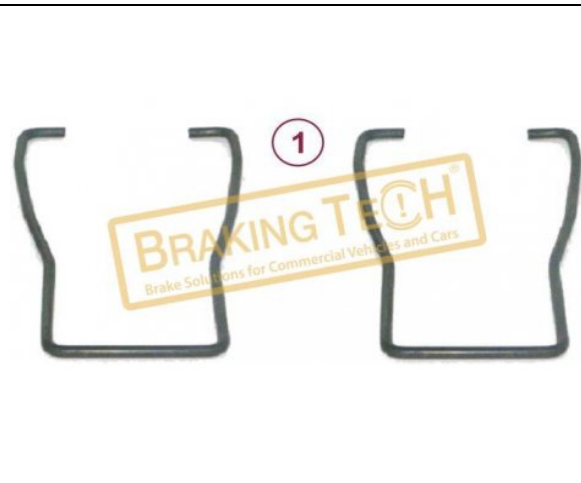

BTH90025

Description :
Caliper Mechanism Clamp Kit

Application :
MARK II-III (2-3) Type

OEM No :
BrakingTech

No	BT No	Information
1	BTT319 x 2	Mechanism Clamp