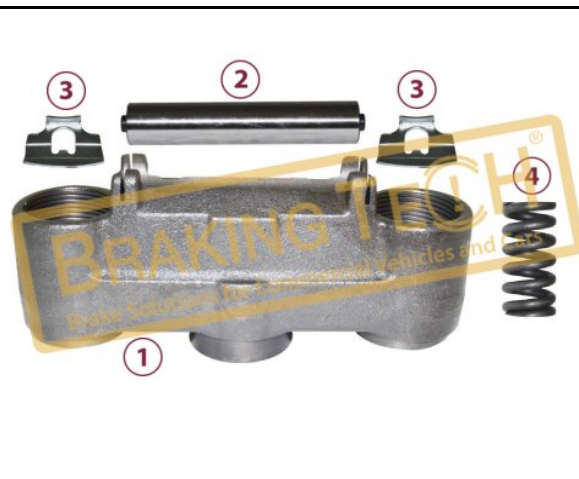

BTK10033

Description :

Caliper Bridge

Application ::

MERCEDES OMNIBUS, CITARO, SCANIA, MAN

OEM No :

BrakingTech

No	BT No	Information
1	BTT62 x 1	Bridge
2	BTT59 x 1	Lever Pin
3	BTT60 x 2	Metal Sheet