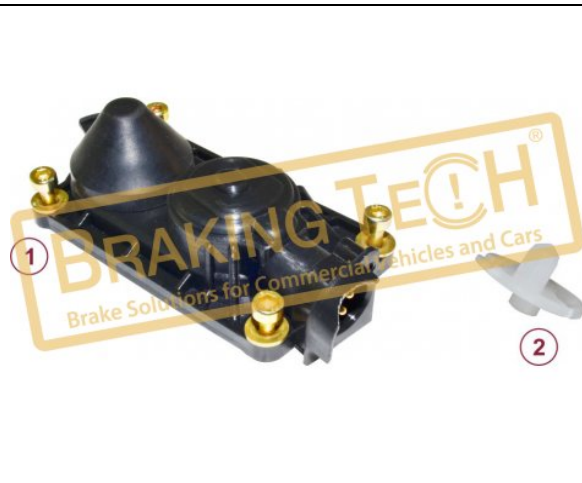

BTK10083

Description :
Caliper Sensor Cover 3Wires MAN

Application : :
MAN TGL Type 12180-12120

OEM No :
BrakingTech

No	BT No	Information
1	BTP19 x1	Sensor Cover
2	BTP21 x1	Clips Ø5,3mm