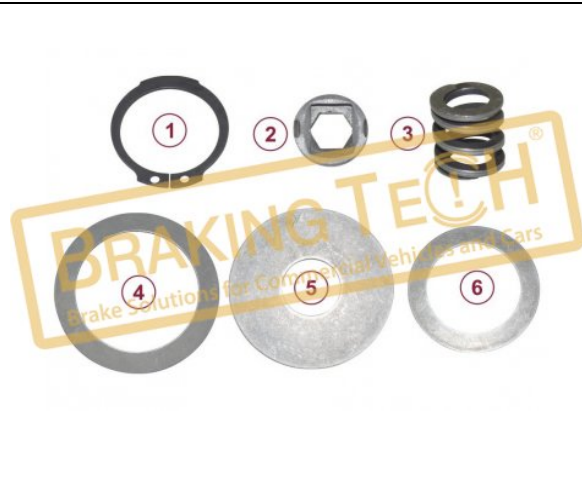

BTW30017

Description :
Caliper Mechanism Repair Kit

Application :
WABCO MECHANISMS

OEM No :
BrakingTech

No	BT No	Information
1	BTSK3 x 1	Snap Ring Ø22,5x24mm
2	BTT189 x 1	Washer
3	BTY23 x 1	Spring Ø22,30x22,15mm
4	BTS53 x 1	Washer Ø49,4xØ35,5mm
5	BTS54 x 1	Washer Ø41,4xØ14,25 mm
6	BTS55 x 1	Washer Ø45xØ32 mm