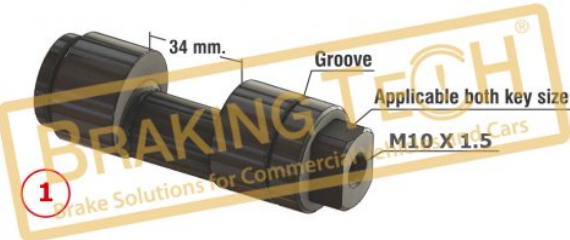

BTG80002-01

Description :
Shaft Setting BREMBO

No	BT No	Information
1	BTT433 x1	Setting Shaft

Application :
BREMBO CALIPER

OEM No :
BrakingTech