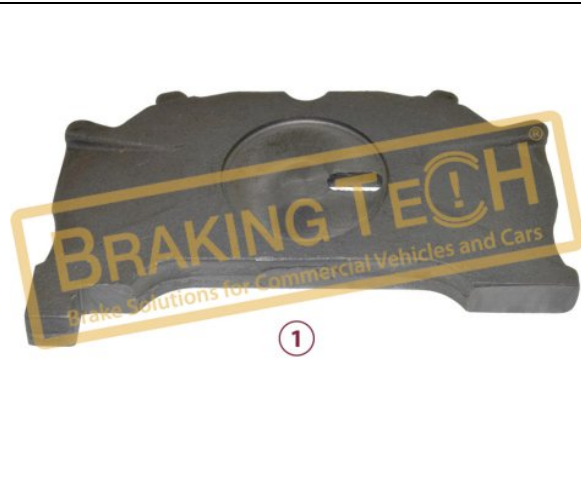

BTW30047

Description :

Caliper Push Plate Slotted (Left)

No	BT No	Information
1	BTT203 x1	Push Plate Slotted

Application : :

DAF,RENAULT,IVECO,VOLVO

OEM No :

4124303501