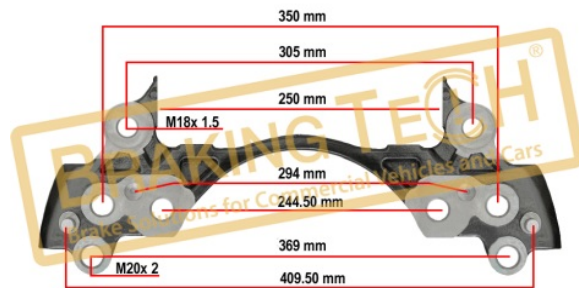

BTC0101106

Description :
Caliper Carrier Meritor (ELSA225, EX225)

Application :
VOLVO (with Pin), RENAULT MAGNUM DXI

OEM No :
68325303, MCK1297, MCK1322, 85109886, 5001 866 384