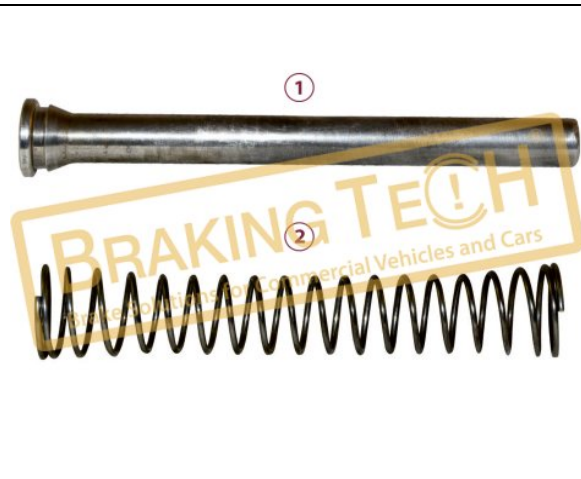

BTM20213

Description :
Caliper Brake Pad Wear Assembly

Application : :
MAN,RENAULT,VOLVO

OEM No :
SJ4022, 5001836607

No	BT No	Information
1	BTT179 x 1	Pin
2	BTY16 x 1	Spring