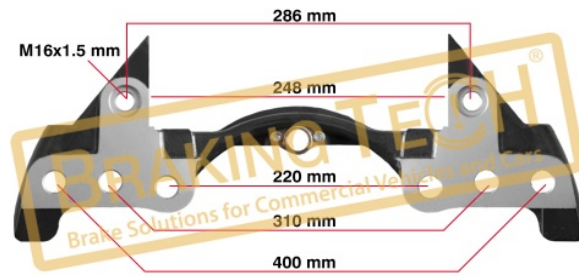

BTC0101132

Description :
Caliper Carrier Knorr (SB6-SB7 RADIAL)

Application :
BPW AXLE 22.5"

OEM No :
K001505, K002756, I1197270061, 09.801.02.49.0