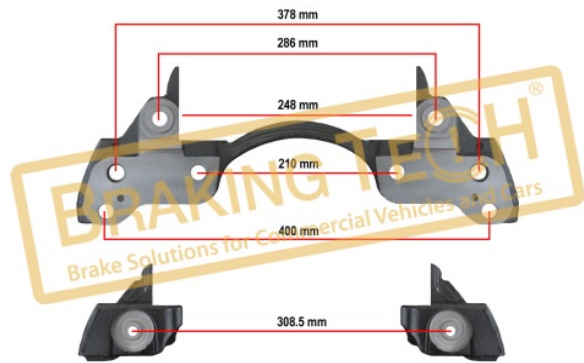

OEM No :
 94861

BTC0102000

Description :

Caliper Bridge Connection Bolt Kit (MODUL T - 2GEN)

Application : :

HALDEX MODUL T GEN2

Caliper Carriers

Connection Bolts,
Remanufactured
Calipers