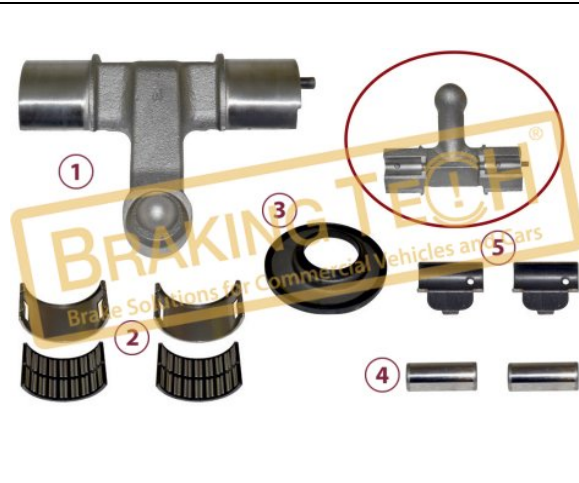

BTM20130

Description :
Caliper Lever Repair Set (Left)

Application :
VOLVO FL,FL6 H

OEM No :
SJ4096, 85109975, 21109753, MCK1398, 3092258

No	BT No	Information
1	BTT158 x 1	Lever
2	BTR10 x 4	Roller Bearing
3	BTK39 x 1	Eccentric Seal
4	BTT154 x 2	Pin
5	BTS40 x 2	Lever Bearing