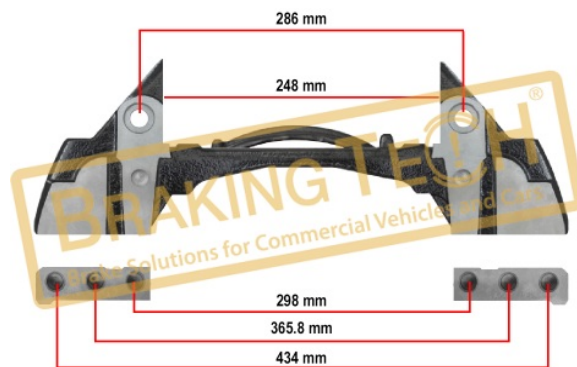

BTC0101990

Description :
Caliper Carrier Knorr (SN7)

Application : :
BPW AXLE, 22,5

OEM No :
K004680, 2379696, 01.303.88.57.0