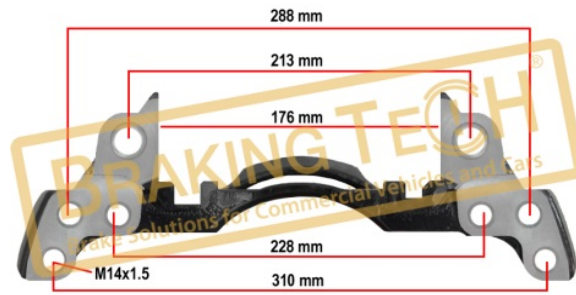

BTC010187

Description :

Caliper Carrier Wabco L/H (PAN17.5)

Application :

DAF, IVECO, RENAULT, MAN, AVIA

OEM No :

81.50804.6355, 81.50804.6087, 81.50804.6071, 81.50804.9071, 81.50804.9087, 81.50804.6089, 1505372, 81.50804.6070, 81.50804.9070, 81.50804.6354, 81.50804.9088, 1505373, 40175050