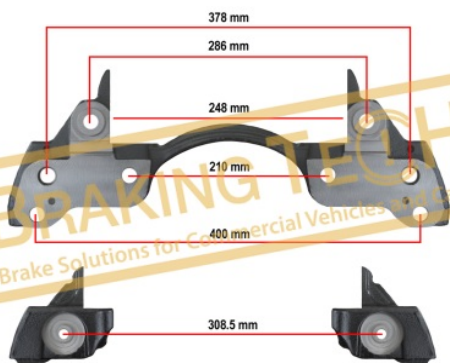

BTC0101108

Description :
Caliper Carrier Haldex MODUL X GEN2

Application : :
SAF TRAILER AXLE, 22.5"

OEM No :
90636, 92502