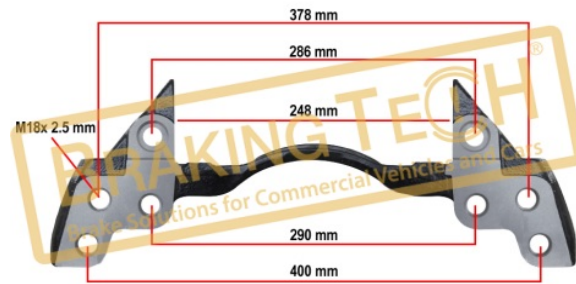

BTC010184

Description :
Caliper Carrier Knorr (SB7-SN7)

Application :
DAF TRUCKS,22.5"

OEM No :
K001528, Z006590, 1689314