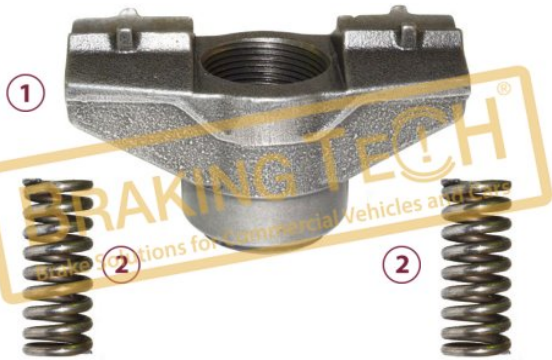

BTK10042

Description :

Caliper Bridge Assembly Set

Application ::

GIGANT,MERCEDES ATEGO,MAN TGL12.160

OEM No :

BrakingTech

No	BT No	Information
1	BTT67 x1	Bridge
2	BTT64 x1	Calibration Bolt
3	BTY4 x 2	Bridge Spring

BTK10043

Description :

Caliper Bridge Kit

Application ::

MERCEDES ATEGO,MAN TGL12.160,GIGANT

OEM No :

CKSK.17.2

No	BT No	Information
1	BTT67 x 1	Bridge
2	BTY4 x 2	Bridge Spring