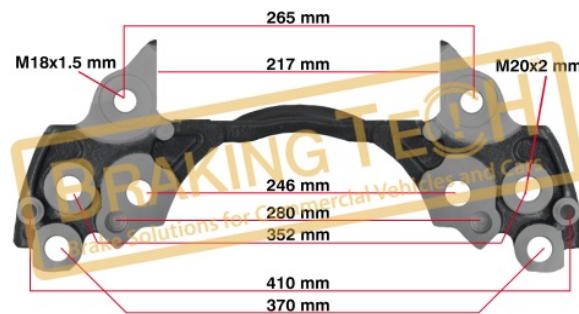

OEM No :

BrakingTech