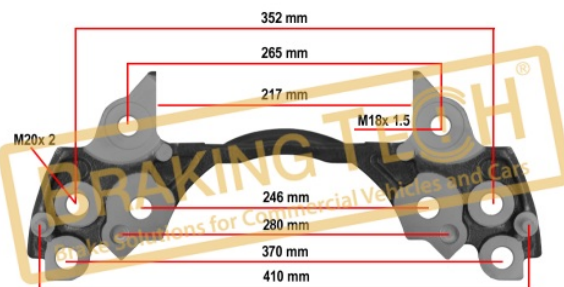

BTC0101139

Description :
Caliper Carrier Meritor ELSA2 (With Pin)

Application : :
VOLVO FH16

OEM No :
MCK1319, 68327462, 85109887, 5001866988

BTC0101200

Description :
Caliper Carrier Meritor (ELSA225)

Application : :
ROR AXLE