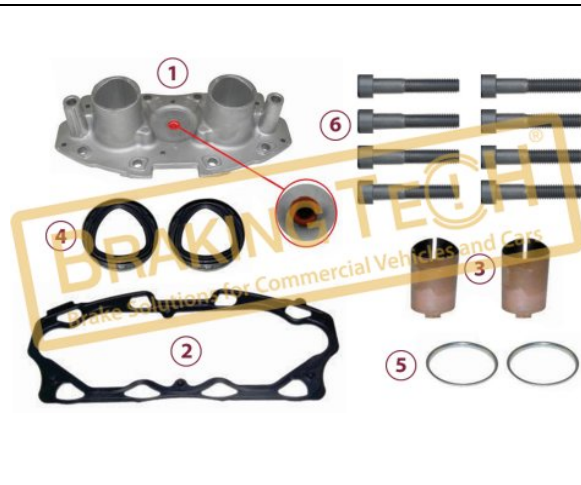

BTM20056

Description :
Caliper Calibration Mechanism Complete
(Bushing Type)

Application :
VOLVO,RENAULT,ROR L M,T M SERIES

OEM No :
SerinFren

No	BT No	Information
1	BTT106-01 x1	Aluminium Cap (with BTB25 ...
2	BTK37 x1	Gasket
3	BTC20 x8	Screw M8X1.25X45mm
4	BTK34 x2	Dust Cover