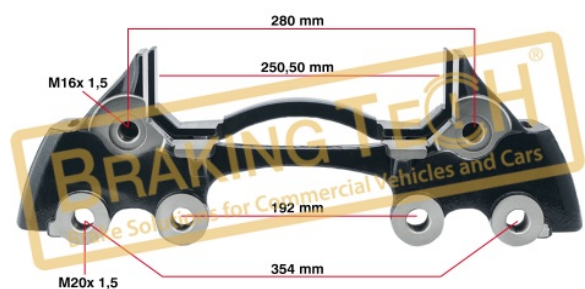

Application :

RENAULT PREMIUM, MAGNUM

OEM No :

68320814

BTC0101132

Description :

Caliper Carrier Knorr (SB6-SB7 RADIAL)

Application :