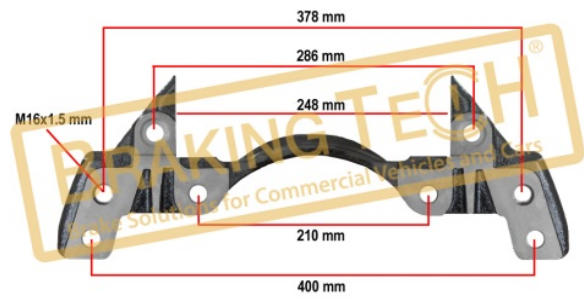

BTC010183

Description :

Caliper Carrier Knorr (SB7-SN7)

Application :

MERCEDES AXOR FRONT AXLE, 22.5"

OEM No :

K000026, MB 000 421 1106, Z007541, 2121591, RDBC000026RX