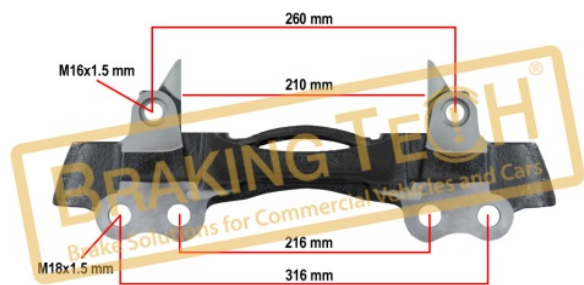

OEM No :
 94861

BTC0102000

Description :

Caliper Bridge Connection Bolt Kit (MODUL T - 2GEN)

Application : :

HALDEX MODUL T GEN2

Caliper Carriers

Connection Bolts,
Remanufactured
Calipers