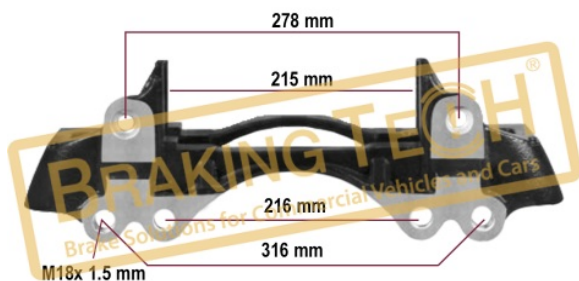

OEM No :

K108006K50, Z051183, ST7001, ST7011, ST7020, ST7030