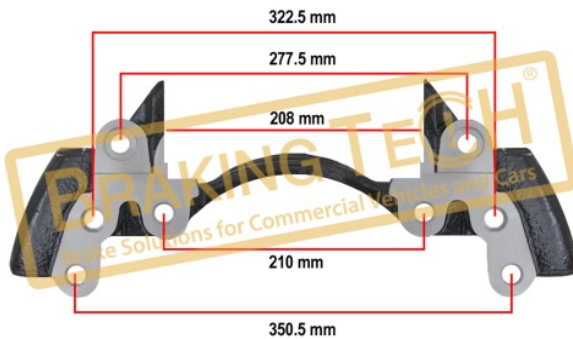

BTC010195

Description :
Caliper Carrier Knorr (SL7)

Application : :
MERCEDES 4140 REAR,22.5"

OEM No :
Z025197, K052379K50, 000 423 1006