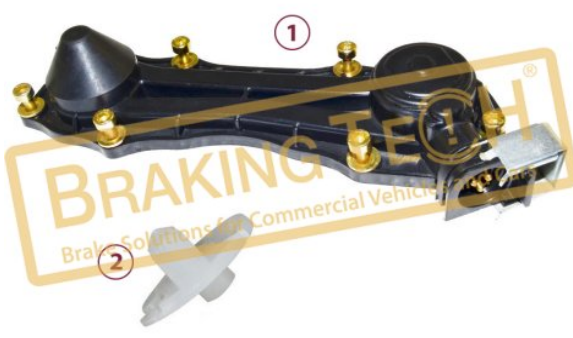

BTK10070-01

Description :
Caliper Sensor Cover (2 Wires-MAN-MB)

No	BT No	Information
1	BTP6-01 x1	Sensor Cover
2	BTP21 x1	Clips

Application :
MAN,MERCEDES

OEM No :
BrakingTech