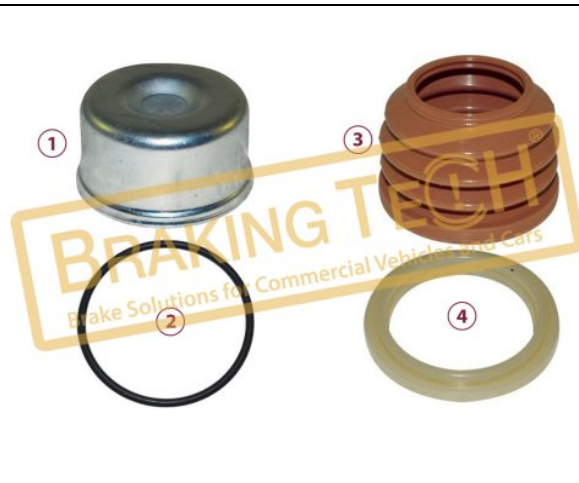

BTK10168

Description :
Caliper Pin Boot & Cap Set

Application :
MAN, DAF, MERCEDES TOURISMO TRAVEGO

OEM No :
11328090061, M100926, 09.801.06.11.0,
09.801.02.60.0, 018077, 017155, 015649, 015422,
11014050, 93162049, 1448914, 1415150,
81.50822.6008, 050 121 0656, 001 420 5283

No	BT No	Information
1	BTS4 x1	Metal Tap
2	BTK9 x1	O-Ring
3	BTK7 x1	Boot
4	BTP24 x1	Teflon Ring