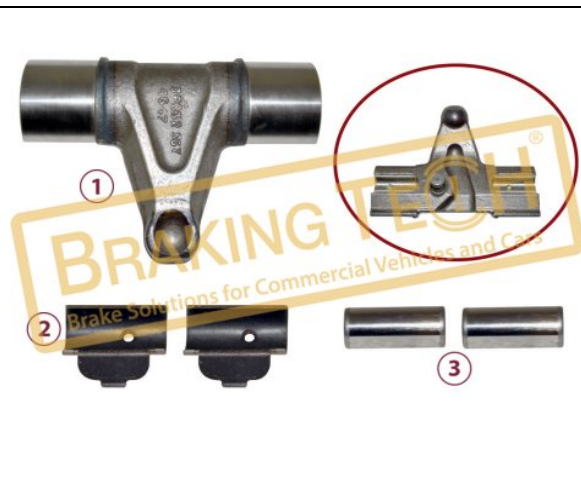

BTM20129

Description :
Caliper Lever Kit (Left-Right)
Application :
VOLVO,RENAULT,ROR AXLE
OEM No :
BrakingTech

No	BT No	Information
1	BTT157 x 1	Lever
2	BTS40 x 2	Lever Bearing
3	BTT154 x 2	Pin