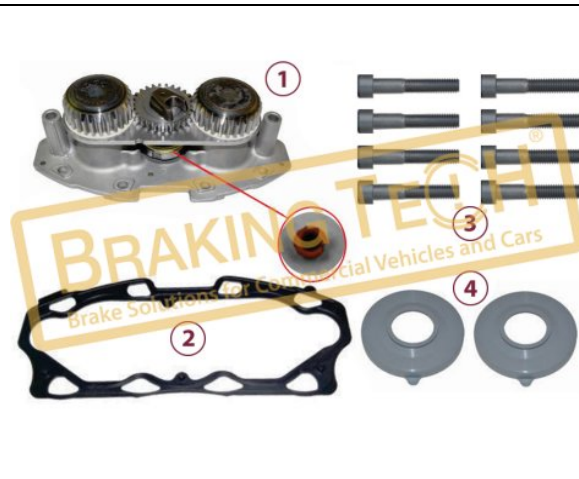

BTM20056

Description :
Caliper Calibration Mechanism Complete
(Bushing Type)

Application :
VOLVO,RENAULT,ROR L M,T M SERIES

OEM No :
SerinFren

No	BT No	Information
1	BTT106-01 x1	Aluminium Cap (with BTB25 ...
2	BTK37 x1	Gasket
3	BTC20 x8	Screw M8X1.25X45mm
4	BTK34 x2	Dust Cover