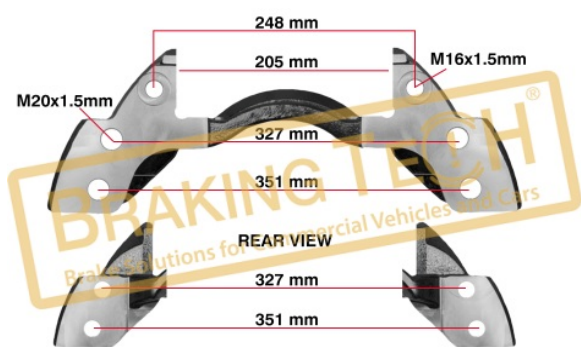

BTC0101217

Description :
Caliper Carrier Meritor (ELSA195)

Application :
ROR AXLE,22,5"

OEM No :
MCK1188