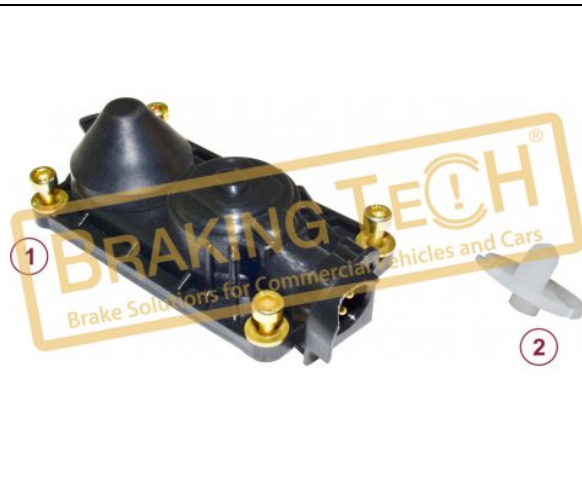

No	BT No	Information
1	BTP18 x1	Sensor Cover
2	BTP21 x1	Clips Ø5,3mm

BTK10083

Description :
 Caliper Sensor Cover 3Wires MAN

Application : :
 MAN TGL Type 12180-12120

OEM No :
 BrakingTech

No	BT No	Information
1	BTP19 x1	Sensor Cover
2	BTP21 x1	Clips Ø5,3mm

BTK10083-01

Description :
 Caliper Sensor Cover 3Wires(MB-IVECO)

Application : :
 New Calibrated for light vehicle MB Atego,IVECO,MAN(Shorter 4,5 Spins)

OEM No :
 BrakingTech

No	BT No	Information
1	BTP19-01 x1	Sensor Cover
2	BTP21 x1	Clips Ø5,3mm