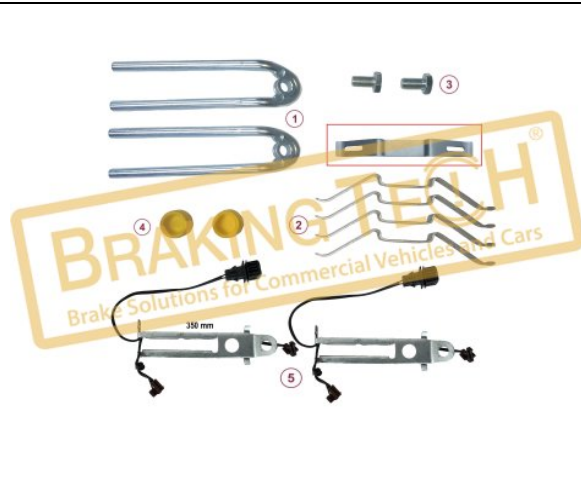

BTW30128

Description :
Caliper Brake Pad Retainer Set (inc.indicators)

Application :
DAF, MAN, OTOKAR, ISUZU, MERCEDES, RENAULT, IVECO

OEM No :
969900275, 68323004

WVA :
29141, 29142, 29119

No	BT No	Information
1	BTS130-01 x 2	Pad Retainer 171mm(Length ...
2	BTS131 x 4	Retainer Shield
3	BTC89 x 2	Screw M10x1,25/ 20mm
4	BTK69 x 2	Rubber Tap
5	BTWS8400 x 2	Indicator Cable 375 mm