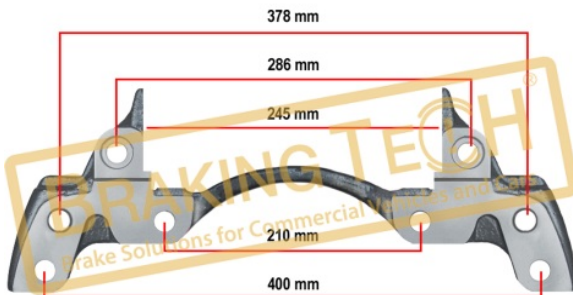

BTC010196

Description :
Caliper Carrier Knorr (SM7)

Application : :
MERCEDES ACTROS,AXOR FRONT,22.5"

OEM No :
K046498K50, 0004215706, 000 421 5706, Z046338