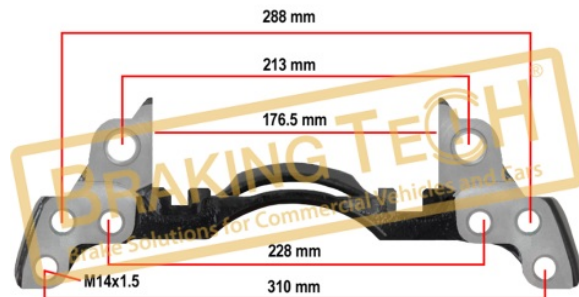

BTC010188

Description :
Caliper Carrier Wabco R/H (PAN17.5)

Application :
DAF,IVECO,RENAULT,MAN,AVIA

OEM No :
81.50804.6355, 81.50804.6087, 81.50804.6071, 81.50804.9071, 81.50804.9087, 81.50804.6089, 1505372, 81.50804.6070, 81.50804.9070, 81.50804.6354, 81.50804.9088, 1505373, 40175050