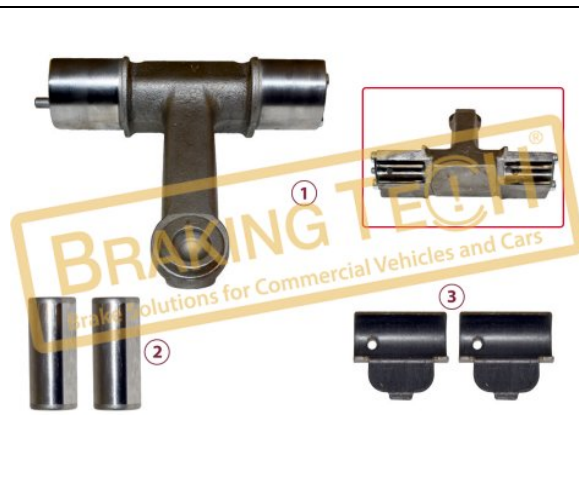

BTM20137

Description :
Caliper Lever Kit (Left-Right)

Application :
VOLVO FL,FL6 H

OEM No :
BrakingTech

No	BT No	Information
1	BTT162 x 1	Lever
2	BTS39 x 2	Lever Bearing
3	BTT154 x 2	Pin