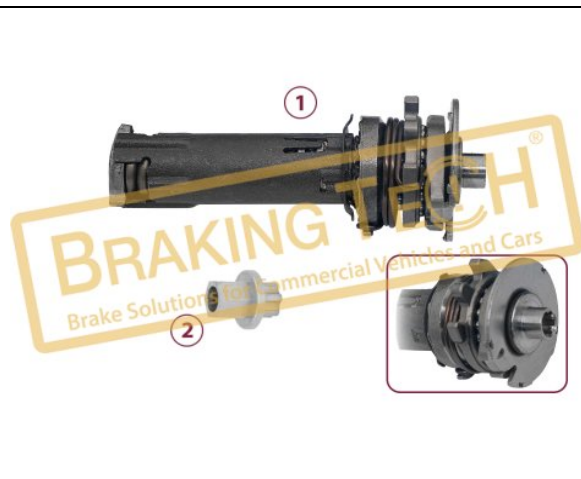

BTK10248

Description :
Caliper Adjusting Mechanism

Application : :
SYT7000/SYT7001

OEM No :
SCB430K4, 1439902, K202082, A24043

No	BT No	Information
1	BTT475 x 1	Adjusting Mechanism
2	BTT476 x 1	Calibration Leaf