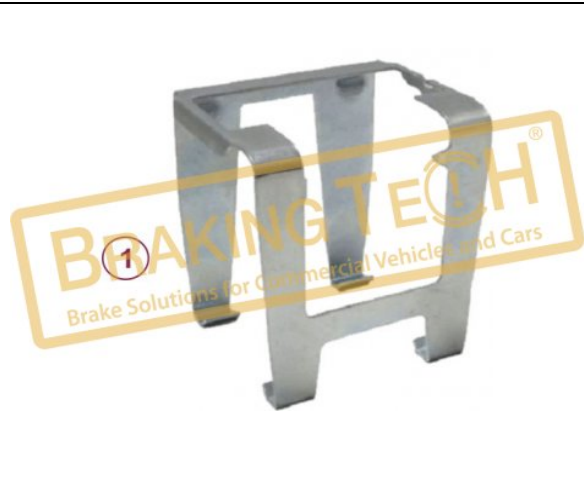

BTH90040

Description :
 Caliper Mechanism Clamp

Application :
 VOLVO,RENAULT,GIGANT,SMB

OEM No :
 BrakingTech

No	BT No	Information
1	BTS121 x 1	Mechanism Clamp

BTH90041

Description :
 Caliper Mechanism Clamp