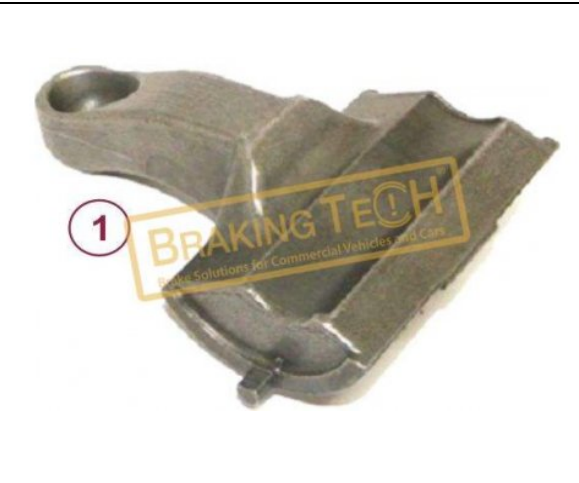

BTH90033

Description :

Caliper Lever

Application :

SAF,DANA,GIGANT,VOLVO,RENAULT

OEM No :

SerinFren, CHSK.9

No	BT No	Information
1	BTT328 x1	Lever