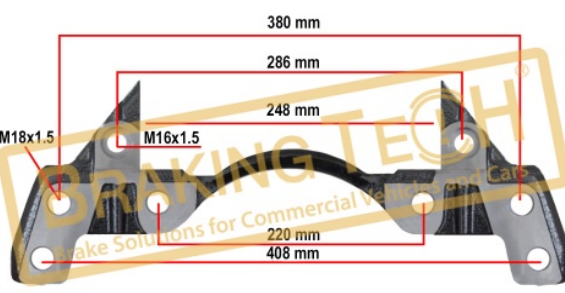

BTC0101103

Description :
Caliper Carrier Knorr (SB7-SN7)

Application :
MAN TGA 18.430, RIM 22.5"

OEM No :
K001278, K001278BXW