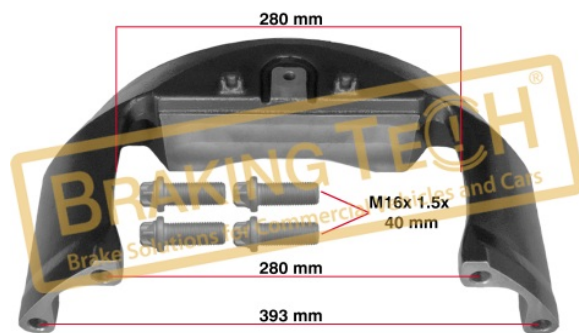

OEM No :

BrakingTech