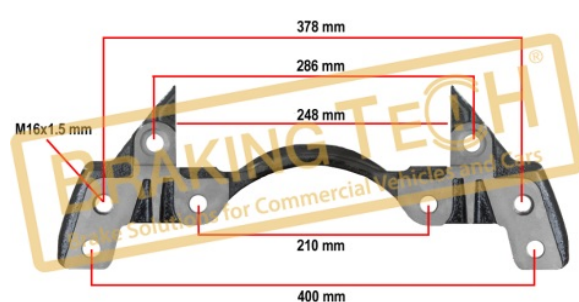

BTC010183

Description :
Caliper Carrier Knorr (SB7-SN7)
Application :
MERCEDES AXOR FRONT AXLE,22.5"
OEM No :
K000026, MB 000 421 1106, Z007541, 2121591, RDBC000026RX