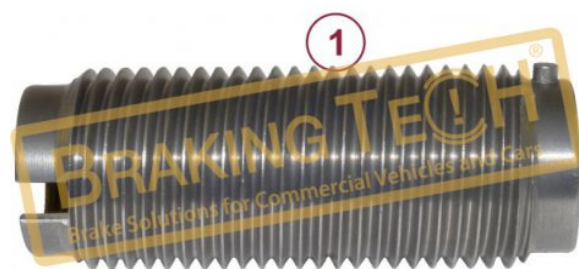

BTW30057

Description :
Caliper Calibration Bolt (Left)
Application :
RENAULT MIDLUM 14T, DAF LF55
OEM No :
SerinFren

No	BT No	Information
1	BTT208 x 1	Calibration Bolt (Left)