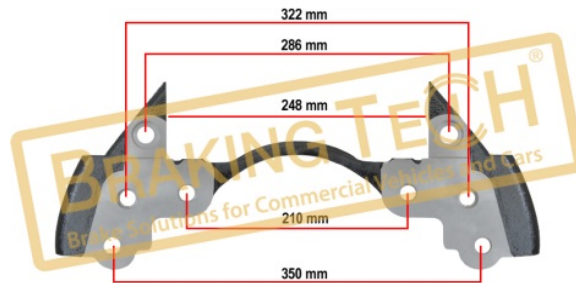

Application :
 DAF TRUCKS,22.5"

OEM No :
 K001528, Z006590, 1689314

BTC010185

Description :
 Caliper Carrier Knorr (SB7-SN7)

Application :
 MERCEDES ACTROS,22.5"

OEM No :
 K000027, Z006582, MB 000 423 0606, 2121592