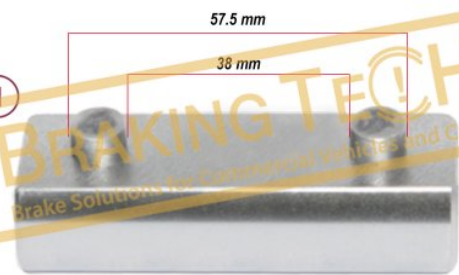

BTH90073

Description :
Caliper Bearing Pin

No	BT No	Information
1	BTT526 x1	Lever Pin

Application :
HALDEX CALIPER

OEM No :
SerinFren

57.5 mm

38 mm