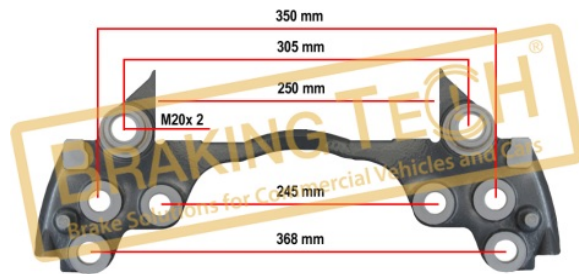

BTC0101105

Description :
 Caliper Carrier Meritor (D DUCO)

Application :
 VOLVO, DAF, ROR AXLE

OEM No :
 68322778, 1489072, 3092253, 68322849

BTC0101106

Description :
 Caliper Carrier Meritor (ELSA225, EX225)