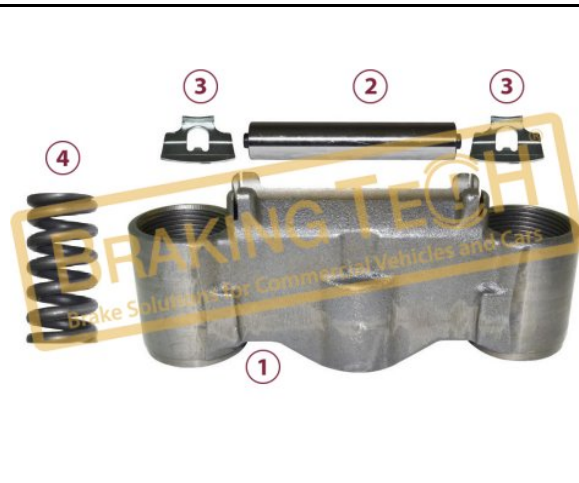

No	BT No	Information
1	BTR4-01 x 2	Roller Bearing

BTK10030

Description :
 Caliper Bridge

Application :
 MERCEDES AXOR,ACTROS,KRONE,BPW

OEM No :
 BrakingTech

No	BT No	Information
1	BTT61 x 1	Bridge
2	BTT59 x 1	Lever Pin
3	BTT60 x 2	Metal Sheet