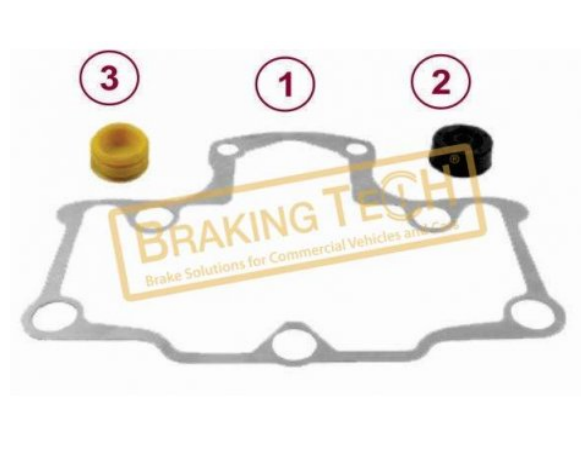

BTW30070

Description :
Caliper Cover Gasket Kit

Application :
RENAULT MIDLUM 14T, DAF LF55

OEM No :
BrakingTech

No	BT No	Information
1	BTCN10 x 1	Cover Metal Gasket
2	BTK68 x 1	Head Cap Seal
3	BTK69 x 1	Rubber Tap