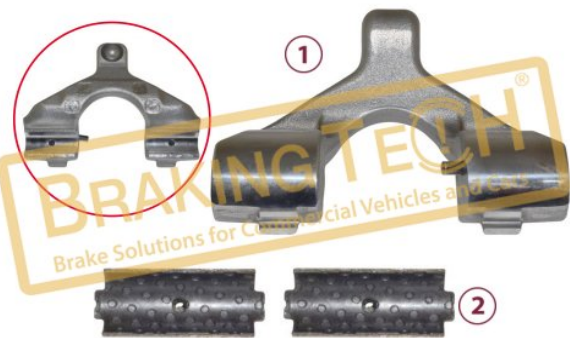

OEM No :

BrakingTech

No	BT No	Information
1	BTT397 x 1	Lever
2	BTS68 x 2	Lever Bearing