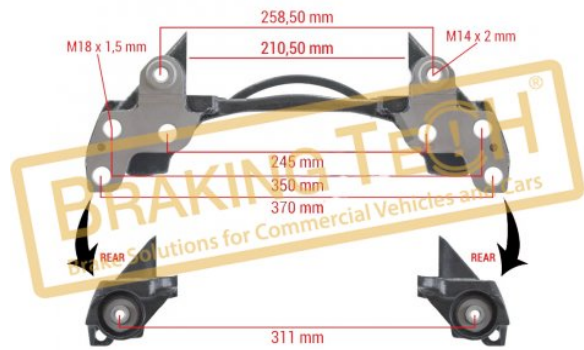

BTS50039

Description :
Connecting Bolt Modul T

Application :
SAF TRAILER, M18x1,5x55mm

OEM No :
BrakingTech

BTC0101108

Description :
Caliper Carrier Haldex MODUL X GEN2

Application :
SAF TRAILER AXLE, 22.5"

OEM No :
90636, 92502

BTC0101220

Description :
Caliper Carrier Haldex (MODUL X GEN1)

Application :
SAF TRAILER AXLE, 22.5"

OEM No :
BrakingTech

BTC010192

Description :
Caliper Carrier Haldex (ModulT)

Application :
SAF TRAILER AXLE

OEM No :
94861