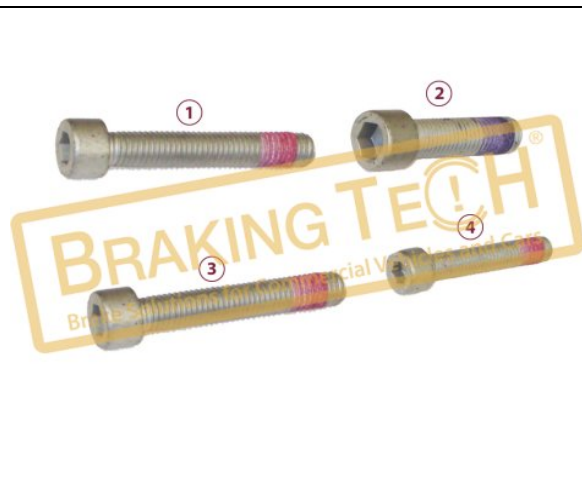

OEM No :
BrakingTech

BTK10204

Description :
Caliper Cover Bolts Knorr (SB5-SB6-SB7)

No	BT No	Information
1	BTC88 x 1	Screw M10x1.5x60 mm
2	BTC43 x 1	Screw M12x1.75x45mm
3	BTC44 x 1	Screw M12x1.75x60mm
4	BTC45 x 1	Screw M8x1.25x35mm