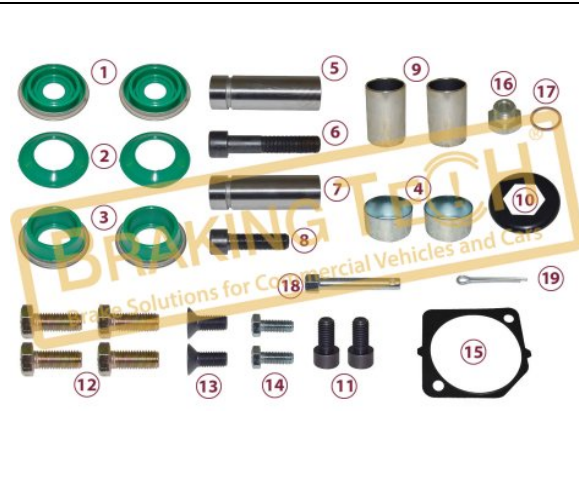

BTM20001

Description :

Caliper Repair Kit (DX195)

Application : :
ROR L, M, T, M Series

OEM No :
2169214

No	BT No	Information	No	BT No	Information
1	BTK26 x 2	Boot	14	BTC15 x 3	Screw M8x20mm
2	BTK27 x 2	Dust Cover	15	BTCN1 x 1	Gasket
3	BTK28 x 2	Boot	16	BTC16 x 1	Screw
4	BTS14 x 2	Metal Tap Ø 42 / 28 mm	17	BTS50 x 1	Washer
5	BTT13 x 1	Guide Pin (Duct deep 62mm ...	18	BTT91 x 1	Detent Pin
6	BTT14 x 1	Guide Pin (Duct deep 37mm ...	19	BTS51 x 1	Cotter Pin
7	BTC1 x 1	Screw M16x1.5x80mm			
8	BTC11 x 1	Screw M16X1.5X55mm			
9	BTB7 x 2	Bush Ø 32 x 36 / 55 mm			
10	BTK29 x 1	Dust Cover 52x4,60			
11	BTC12 x 2	Screw M10X20mm			
12	BTC13 x 4	Screw M12X30mm			
13	BTC14 x 2	Screw M12X30mm FT