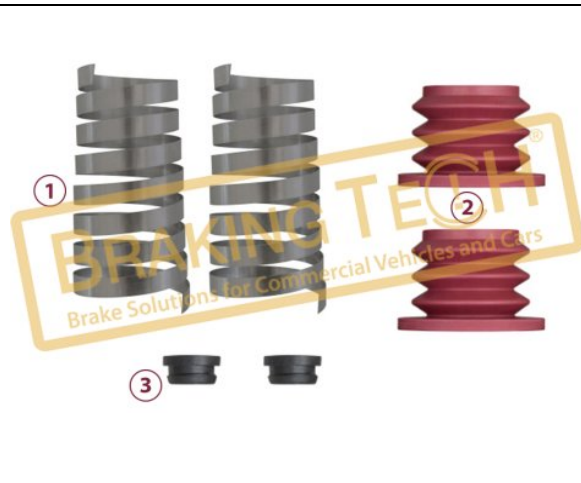

BTH90024

Description :
Caliper Dust Rubber, Spring Repair Kit

Application :
FRUEHAUF, SMB, SAF

OEM No :
87405, 3434385200, M91002501, 3434320200

No	BT No	Information
1	BTY32 x 2	Protection Spring
2	BTK112 x 2	Tappet Dust Cover 78.5 mm
3	BTP52 x 2	Plastic Plug