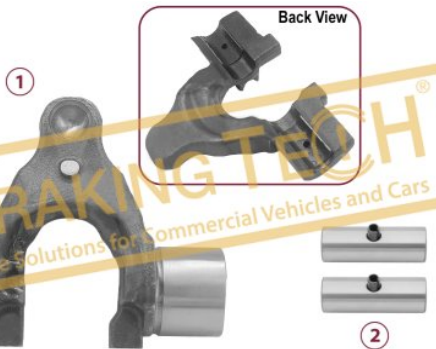

OEM No :

SCB430K4, 1439902, K202082, A24043

No	BT No	Information
1	BTT478 x 1	Lever
2	BTT479 x 2	Lever Pin