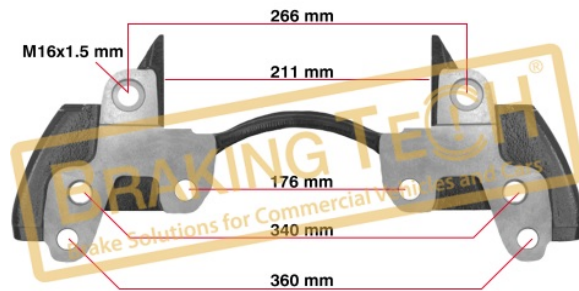

BTC0101202

Description :
Caliper Carrier Knorr (SN6)

Application :
MERCEDES AXOR,19.5"

OEM No :
Z017557, 0004213906 , K013742, 000 421 3906