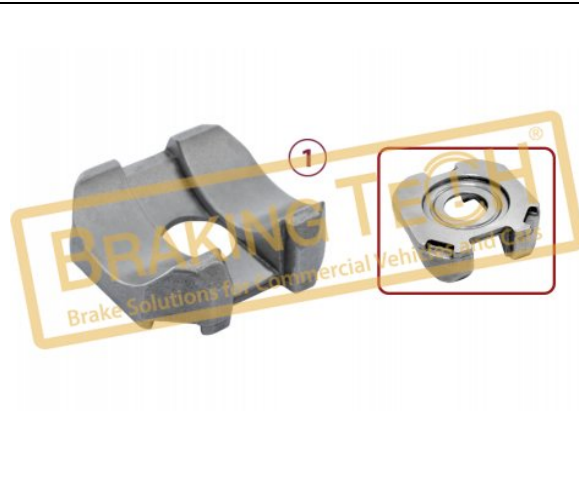

BTS50034

Description :
Caliper Lever Bearing House

No	BT No	Information
1	BTT531 x 1	Bearing House

Application :
GEN II Type
OEM No :
BrakingTech