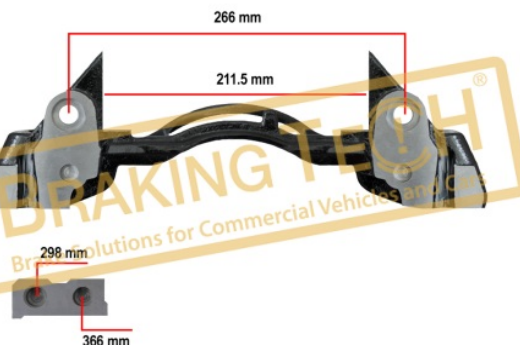

BTC010194

Description :
Caliper Carrier Knorr (SN6)

Application :
BPW TRAILER AXLE, 19.5"

OEM No :
01.303.88.550, K004679, 2379695, 0130388550