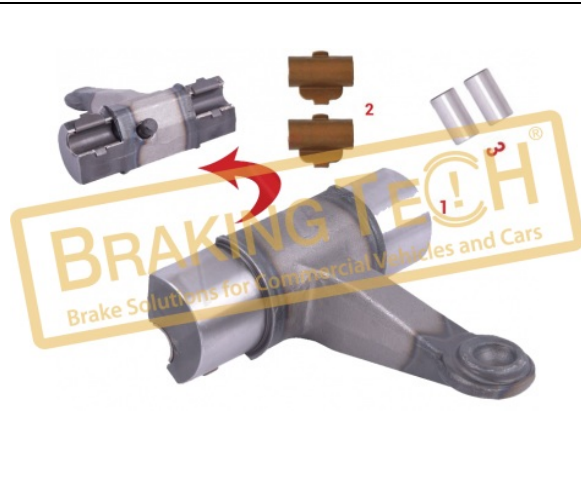

BTM20200

Description :
Caliper Lever Kit

Application :
VOLVO,RENAULT,ROR AXLE

OEM No :
BrakingTech

No	BT No	Information
1	BTT178 x 1	Lever
2	BTS96 x 2	Lever Bearing
3	BTT154 x 2	Pin