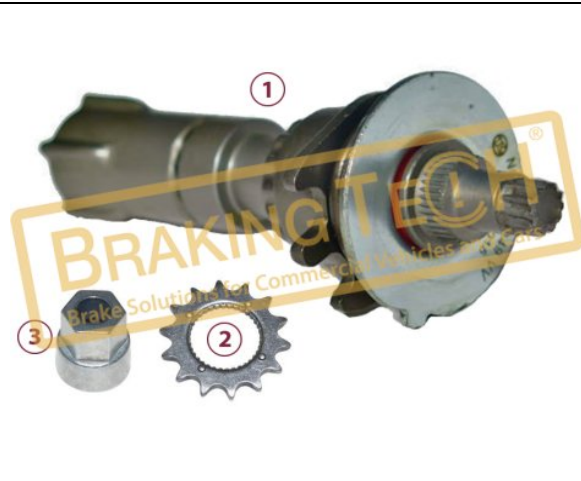

BTK10050-01

Description :
Caliper Adjusting Mechanism (SerinFren Design)

Application :
Premium SerinFren Quality

OEM No :
SerinFren

No	BT No	Information
1	BTT68-03 x1	Mechanism
2	BTT75 x1	Mechanism Gear
3	BTT76 x1	BreakAway Nut