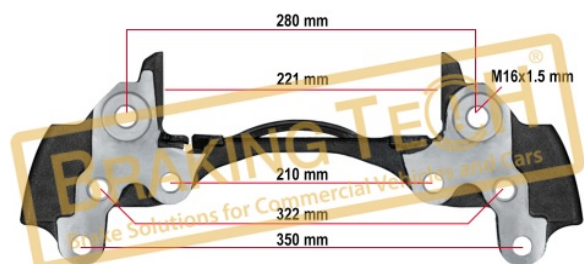

BTC0101123

Description :
Caliper Carrier Wabco MAXX22 (Rear/Left)

Application :
MERCEDES AROCS, ACTROS MP4

OEM No :
640 915 744 4, 000 423 2306, A0004232306