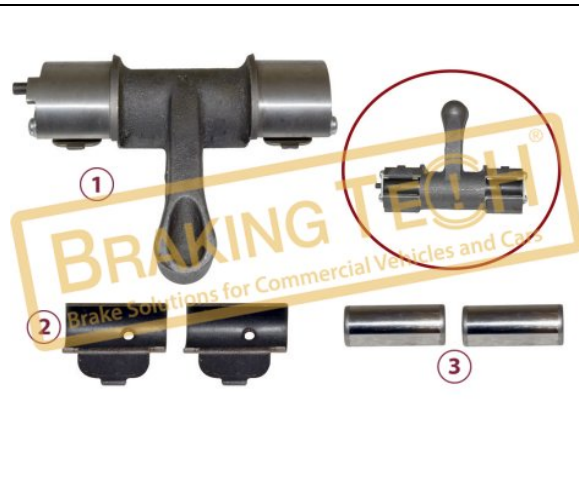

BTM20135

Description :
Caliper Lever Kit (Right)

Application :
MAN,VOLVO,RENAULT,ROR,IRISBUS

OEM No :
CMSK.5.15

No	BT No	Information
1	BTT161 x 1	Lever
2	BTS40 x 2	Lever Bearing
3	BTT154 x 2	Pin