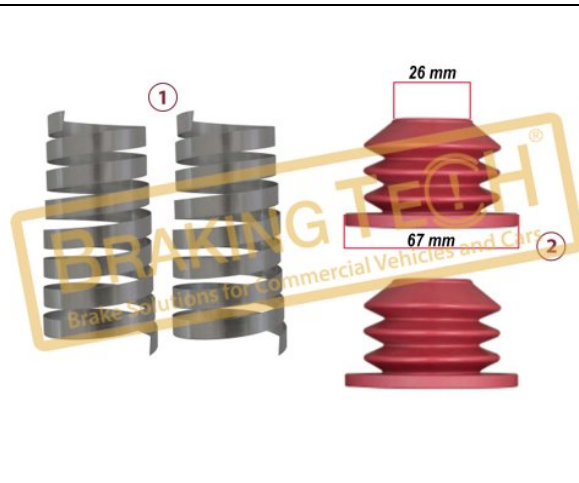

BTH90075

Description :
Caliper Boot & Spring Repair Kit

Application :
HALDEX CALIPER

OEM No :
SerinFren

No	BT No	Information
1	BTY48 x 2	Protective Spring Ø67 mm
2	BTK168 x 2	Tappet Dust Cover Ø67 x ...