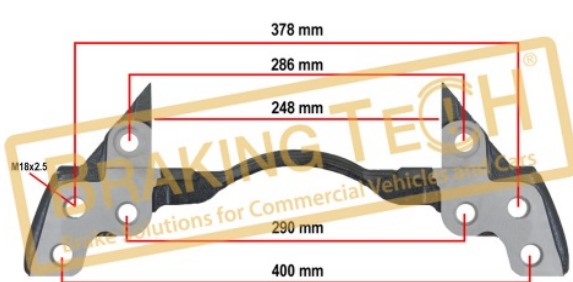

BTC010197-01

Description :
Caliper Carrier Knorr (SB6-SB7-SN6-SK7)

Application :
SCANIA 4, ADB22X, 22.5"

OEM No :
K010765, K001919, 1756388, 1527632

BTC0101971

Description :
Caliper Cover Assembly Bolt Set (ELSA1)