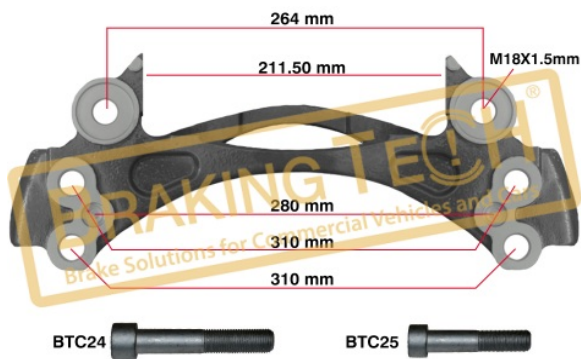

Application :
VOLVO FL,FL6 H

OEM No :
68323539

BTC0101215

Description :
Caliper Carrier Meritor (ELSA195)

Application :
DAF,ROR AXLE,19.5"

OEM No :
MCK1252, 883186, 68324660

BTC0101216

Description :
Caliper Carrier Meritor (ELSA1)