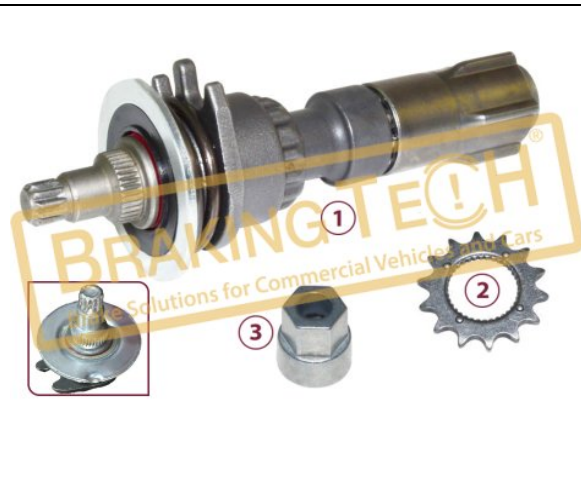

BTK10050-02

Description :
Caliper Adjusting Mechanism NG2

Application :
KNORR CALIPERS

OEM No :
BrakingTech

No	BT No	Information
1	BTT68-04 x1	Adjusting Mechanism
2	BTT75 x1	Mechanism Gear
3	BTT76 x1	Break Away Nut