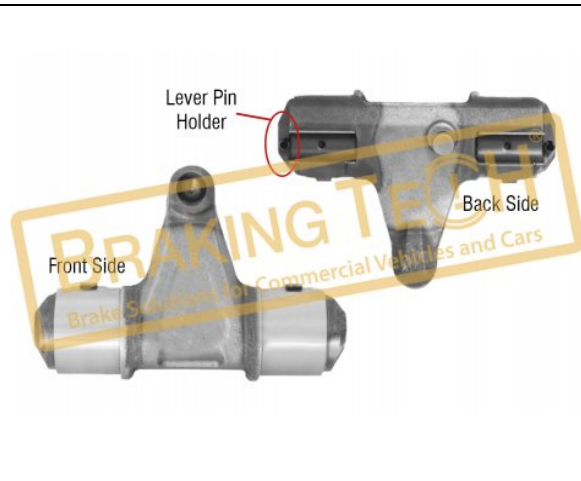

BTM20128-02

Description :
Caliper Lever (with Pin) New
Application :
IVECO,BUSES,EX225L
OEM No :
BrakingTech

No	BT No	Information
1	BTT237 x 1	Lever