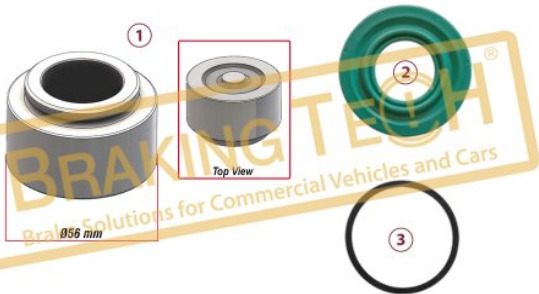

BTG80045-01

Description :
Caliper Piston Repair Kit

No	BT No	Information
1	BTT405 x 1	Piston Ø56 x 36 mm
2	BTK191 x 1	Boot
3	BTK192 x 1	O-Ring Ø56.7x 3.7 mm

Application :
DAF LF45, IVECO
M50, DAEWOO, LEYLAND, WABCO

OEM No :
40456033, 291799, 1518571, 291801, 1518572,
12999146VT, 1203033, 1203032, Z442174410437,
FBU1283, 40456034