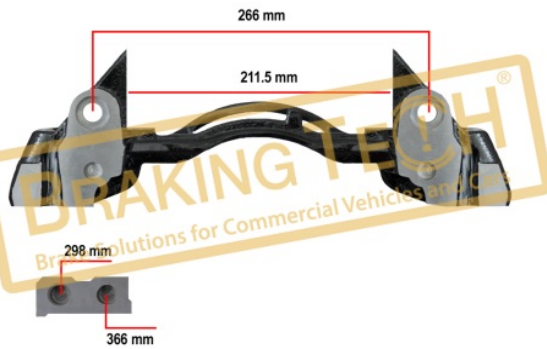

BTC010194

Description :
Caliper Carrier Knorr (SN6)

Application : :
BPW TRAILER AXLE,19.5"

OEM No :
01.303.88.550, K004679, 2379695, 0130388550