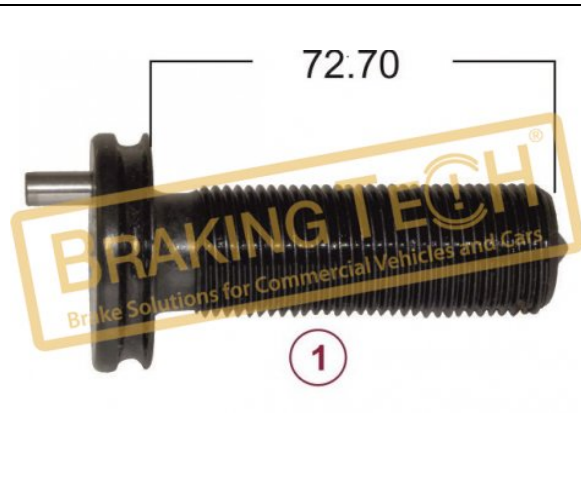

No	BT No	Information
1	BTT197 x 1	Adjusting Mechanism

BTW30011

Description :
 Caliper Calibration Bolt

Application :
 DAF,DENNIS,SAF,GIGANT,SAE,SMB,VOLVO
 VM17,VM23

OEM No :
 BrakingTech

No	BT No	Information
1	BTT188 x 1	Calibration Bolt