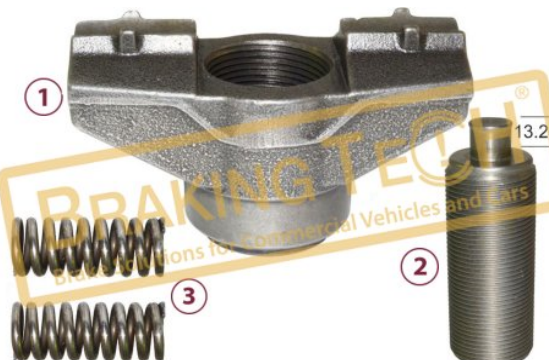

BTK10042

Description :

Caliper Bridge Assembly Set

Application ::

GIGANT,MERCEDES ATEGO,MAN TGL12.160

OEM No :

BrakingTech

No	BT No	Information
1	BTT67 x1	Bridge
2	BTT64 x1	Calibration Bolt
3	BTY4 x 2	Bridge Spring

BTK10043

Description :

Caliper Bridge Kit

Application ::

MERCEDES ATEGO,MAN TGL12.160,GIGANT

OEM No :

CKSK.17.2

No	BT No	Information
1	BTT67 x 1	Bridge
2	BTY4 x 2	Bridge Spring