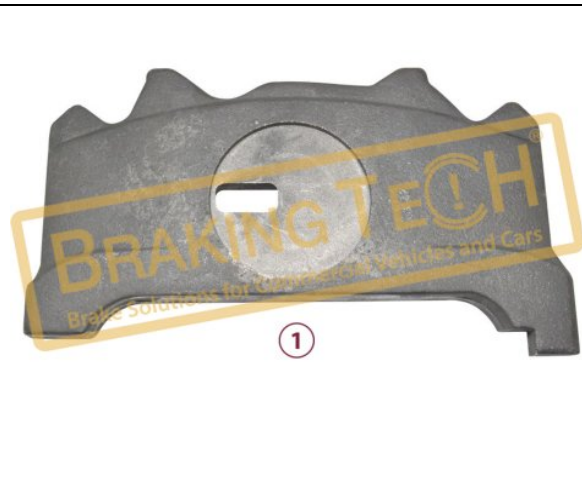

BTW30044

Description :
Caliper Push Plate Slotted (Right)

No	BT No	Information
1	BTT200 x1	Push Plate Slotted

Application : :
KÖGEL, KRONE, SCHMITZ, DENNIS, GIGANT, HENDRICKSON

OEM No :
SerinFren