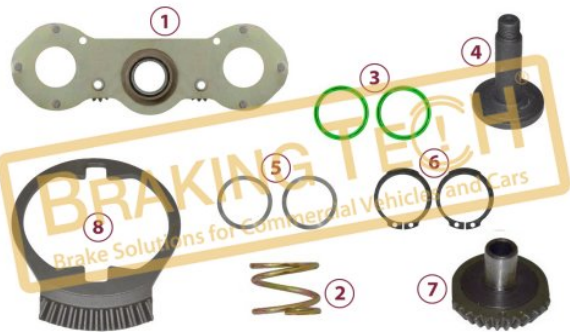

BTM20021-01

Description :
Caliper Repair Kit (DX225) (R/H)

Application :
ROR,BREDAMENARINI BUS,IRISBUS

OEM No :
MCK1337, 193104

No	BT No	Information
1	BTT95-01 x 1	Mechanism
2	BTY5 x1	Spring
3	BTK32 x 2	Seal
4	BTT97 x 1	Pin
5	BTS47 x 2	Wavy Washer
6	BTSK1 x 2	Snap Ring
7	BTT98 x 1	Gear
8	BTT99 x 1	Central Gear