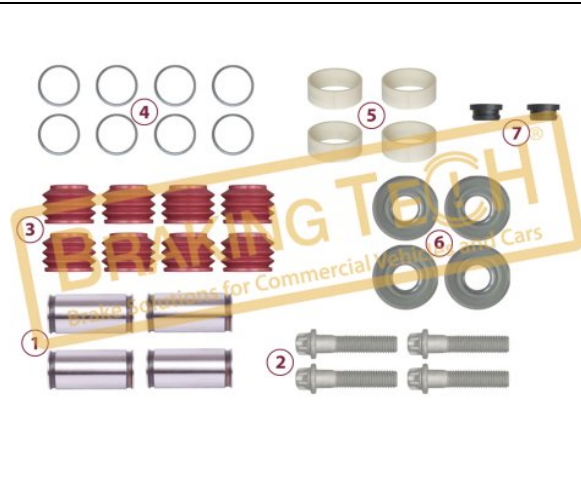

BTH90022

Description :
Caliper Guide Pins Repair Kit

Application :
FRUEHAUF,SMB,SAF

OEM No :
87406, 94661, 3.434.3858.00, 5021.174.076,
5021.174.162, 3434385800, 5021174162,
3434385400, M91002601, 3434320300,
CF103857

No	BT No	Information
1	BTT316 x 4	Guide Pin Ø35 x 70mm
2	BTC66 x 4	Guide Pin Bolt M14 x 2mm ...
3	BTK113 x 8	Guide Pin Dust Cover
4	BTS80 x 8	Dust Cover Excluder Ø39, ...
5	BTB27 x 4	Guide Pin Bush(New)
6	BTS81 x 4	Steel Cover Ø56 x 12mm
7	BTP52 x 2	Plastic Plug