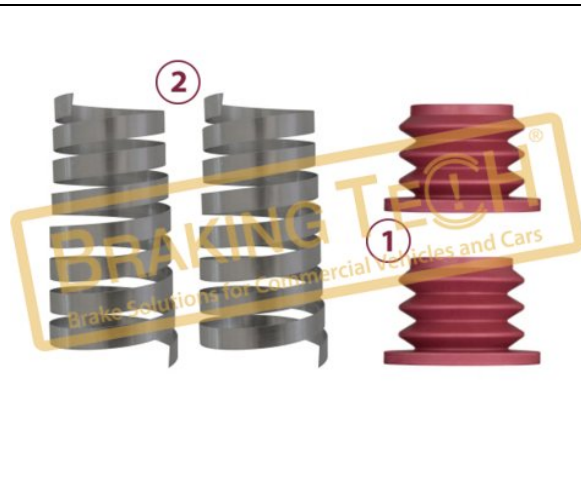

BTH90019

Description :
Caliper Dust Cover&Spring Repair Kit

Application :
MARK II-III (2-3) Type

OEM No :
BrakingTech

No	BT No	Information
1	BTK112 x 2	Tappet Dust Cover 78,5mm
2	BTY32 x 2	Protection Spring