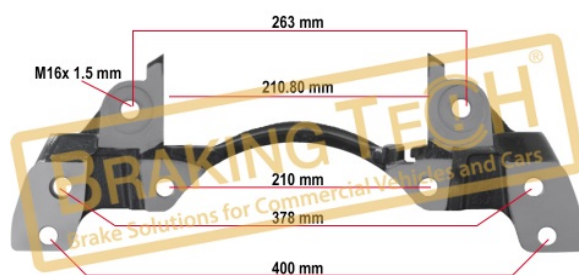

BTC010189

Description :
Caliper Carrier Wabco PAN22 (R/H)

Application :
SMB,SAE,GIGANT,SAF

OEM No :
40 195 018 , 40 195 002, 3.080.0032.20, 3.080.0018.01, 14 174 168