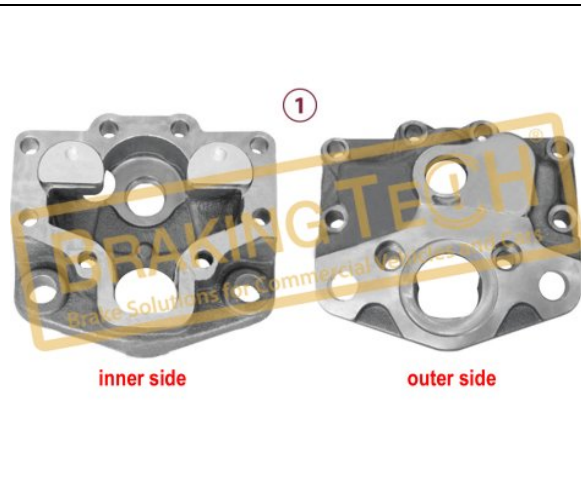

BTW30311-01

Description :
Caliper Upper Cover MAXX17 Type

Application :
MAXX17

OEM No :
BrakingTech