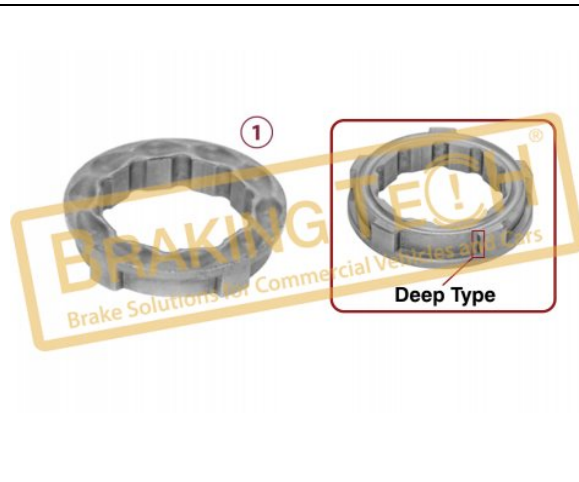

BTS50036

Description :
Caliper Mechanism Bearing House

No	BT No	Information
1	BTT533 x 1	Bearing House (Deep Type)...

Application :
GEN II Type
OEM No :
BrakingTech