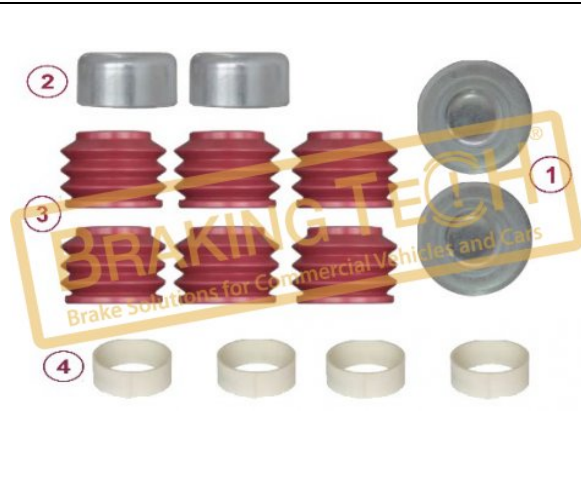

BTH90060

Description :
Caliper Pin Boot-Cap Quick Service Kit

Application :
SMB, FRUEHAUF, SAF

OEM No :
91013, 3434385702, CF104413, M91004202

No	BT No	Information
1	BTS81-01 x 2	Steel Cap Ø56x12,5 mm
2	BTS83 x 2	Metal Cap Ø42x22,5mm
3	BTK113 x 6	Guide Pin Dust Cover
4	BTB27 x 4	Guide Pin Bush