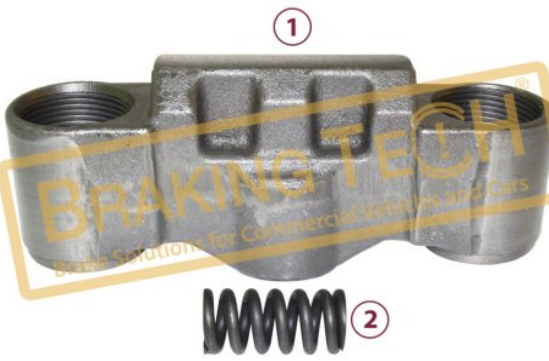

BTK10039

Description :

Caliper Bridge Kit

Application ::

MERCEDES, DAF, SCANIA, NA7, ST7, KRONE, ADB22X, BPW

OEM No :

SerinFren

No	BT No	Information
1	BTT63 x1	Bridge
2	BTY1 x1	Bridge Spring