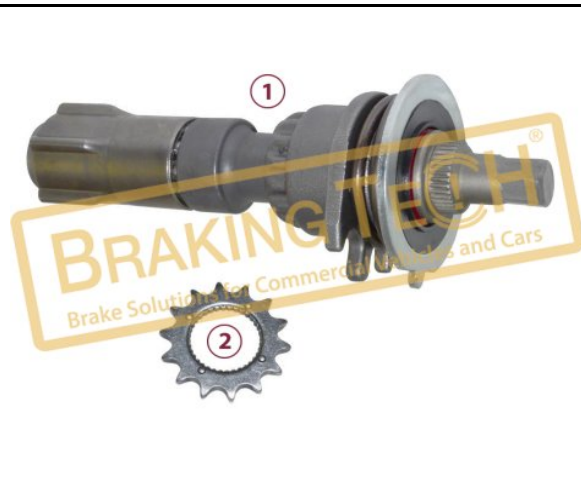

BTK10051

Description :
Caliper Adjusting Mechanism (HeXagon)

Application :
Knorr-Bremse Calipers

OEM No :
MCKSK.10.4, CKSK.10.40

No	BT No	Information
1	BTT68-01 x1	Adjusting Mechanism
2	BTT75 x1	Mechanism Gear