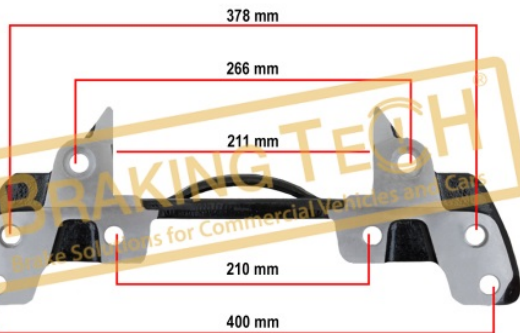

BTC010193

Description :
Caliper Carrier Knorr (SK7)

Application :
SAF TRAILER AXLE, SCHMITZ, BPW AXLE

OEM No :
K004099, 3 080 0054 01, 3 080 0055 01, 212600, Z012024, 3080008421, K013874