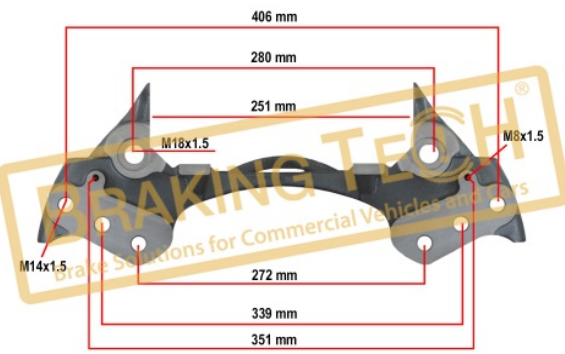

BTC010191

Description :
Caliper Carrier Meritor (D3)

Application :
MERCEDES OMNIBUS 0350,0403,0404

OEM No :
BDA443