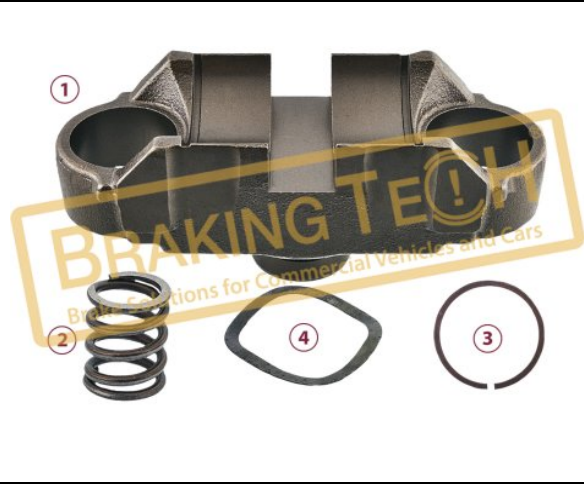

BTH90042

Description :
Caliper Bridge and Repair Kit

Application :
SMB,DANA,GIGANT,VOLVO,RENAULT

OEM No :
BrakingTech

No	BT No	Information
1	BTT334 x 1	Bridge Assembly
2	BTY34 x 1	Spring
3	BTS100 x 1	Circlips
4	BTS88 x 1	Washer