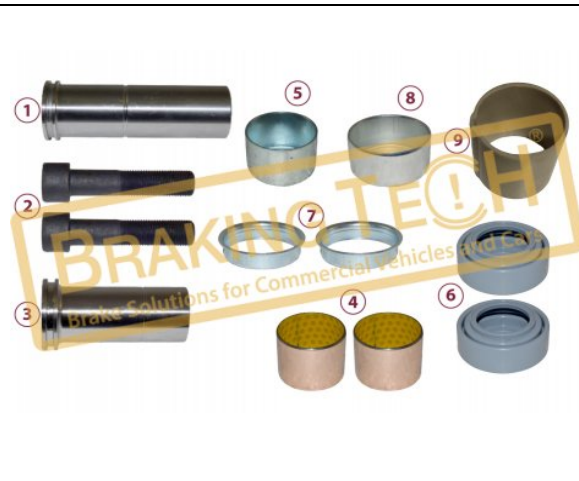

BTM20313

Description :
Caliper Slide Pin Repair Kit NEW

Application :
EX225LS, EX225S

OEM No :
KIT225303, 225303

No	BT No	Information
1	BTT527 x 1	Pin
2	BTC25 x 2	Screw
3	BTT20 x 1	Guide Pin
4	BTB11 x 2	Bush
5	BTS83 x 1	Metal Tap
6	BTK44 x 2	Boot
7	BTS17 x 2	Ring
8	BTS84 x 1	Pin Cap
9	BTB42 x 1	Plastic Bush