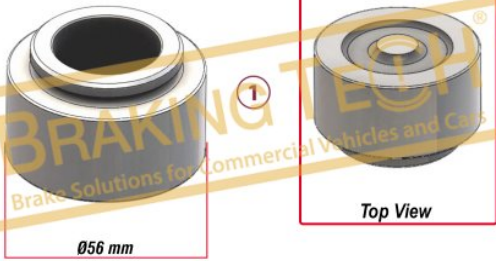

BTG80045

Description :
Caliper Piston

No	BT No	Information
1	BTT405 x 1	Piston Ø56 x 36 mm.

Application :
DAF LF45, IVECO
M50, DAEWOO, LEYLAND, WABCO

OEM No :
12 999 117VT, 8121323, 08121323, Z366595210,
40456029, 40456038, 40456037, FBU4666,
3665952101