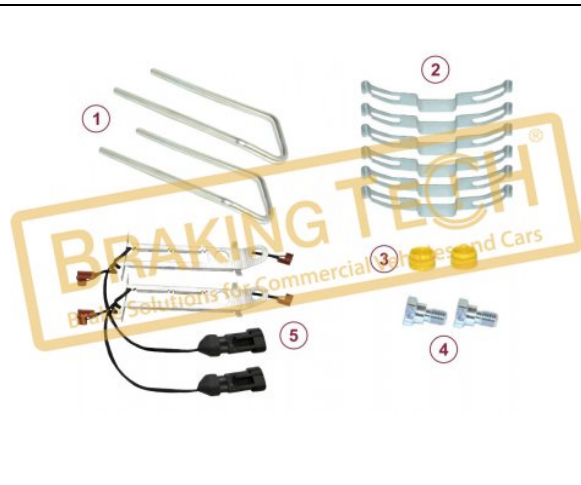

BTW30126

Description :
Caliper Brake Pad Retainer Set (inc.Indicators)

Application :
RENAULT MIDLUM, DAF 45 LF

OEM No :
SerinFren

WVA :
29088

No	BT No	Information
1	BTS134 x 2	Pad Retainer
2	BTS135 x 6	Retainer Shield
3	BTK69 x 2	Rubber Tap
4	BTC90 x 2	Screw M10x1,5
5	BTWS5300 x 2	Indicator Cable (370 mm)