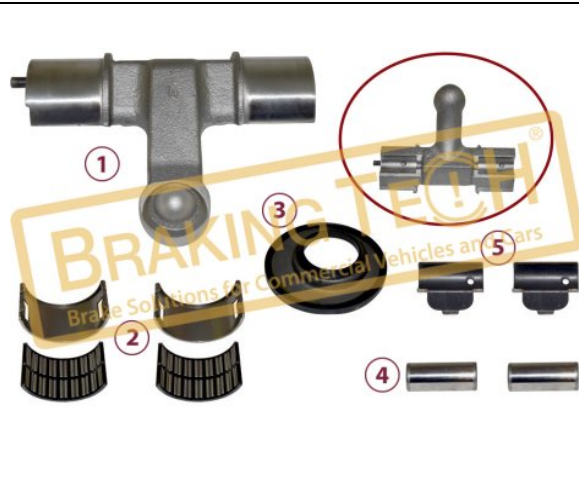

BTM20131

Description :
Caliper Lever Repair Set (Right)

Application :
VOLVO FL,FL6 H

OEM No :
SJ4097, MCK1399, 85109976, 3092259, 21109754

No	BT No	Information
1	BTT159 x 1	Lever
2	BTR10 x 4	Roller Bearing
3	BTK39 x 1	Eccentric Seal
4	BTT154 x 2	Pin
5	BTS40 x 2	Lever Bearing