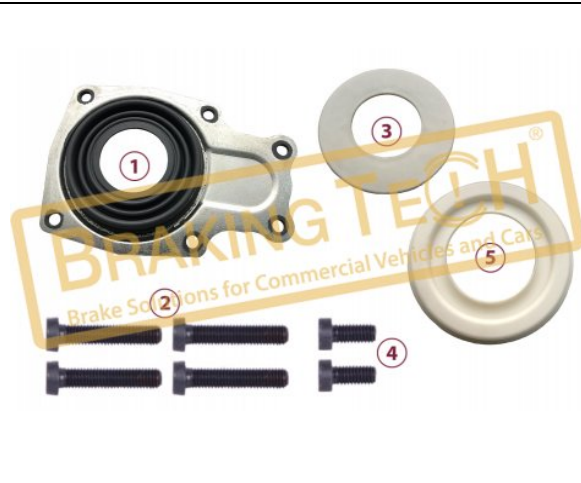

BTM20203

Description :
Caliper Cover Repair Kit

Application :
MERCEDES,RENAULT,VAN HOOL,MAN
F2000,SETRA

OEM No :
Sj1212, 5001831176, 81508026007, 0004230082,
DAF 1522063, KASSBOHRER 8285388441,
DENNIS 6535631, 65507910, RABA 650459, ZF
0501208810, 0501209883

No	BT No	Information
1	BTS33 x 1	Cover
2	BTC36 x 4	Screw M8X40mm
3	BTP34 x 1	Dust Cover
4	BTC37 x 2	Screw M8X15mm
5	BTP35 x 1	Dust Cover