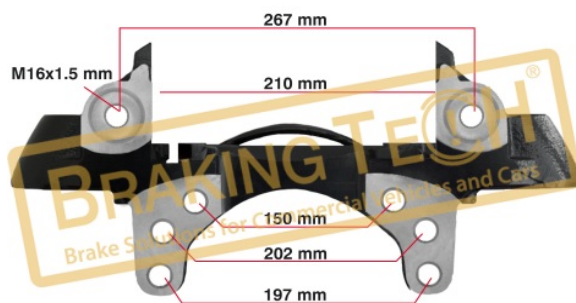

OEM No :

6402227406