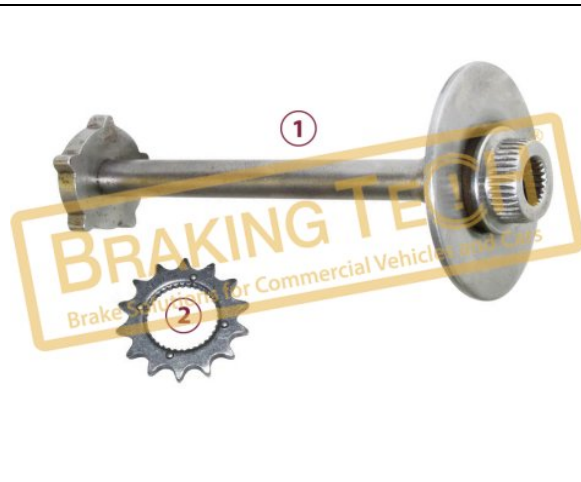

Application :
 Knorr Calipers

OEM No :
 BraKingTech

No	BT No	Information
1	BTT72 x1	Adjusting Mechanism

BTK10056

Description :
 Caliper Adjusting Mechanism

Application :
 Knorr Series

OEM No :
 SerinFren

No	BT No	Information
1	BTT73 x1	Adjusting Mechanism