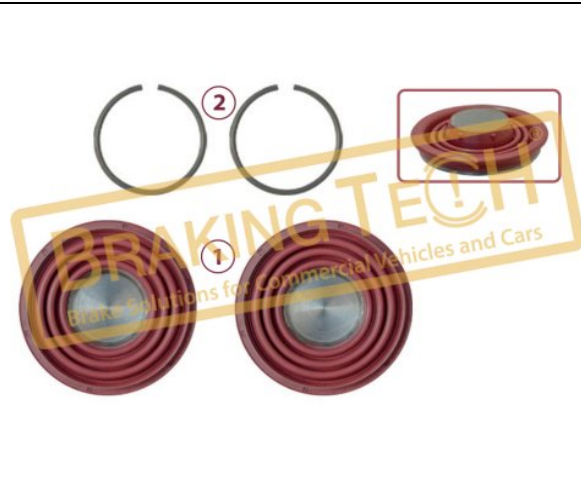

BTK10209

Description :
Caliper Tappet Repair Kit

Application : :
SL7 CALIPER

OEM No :
SerinFren

No	BT No	Information
1	BTTK85 x 2	Tappet&Boot
2	BTSK10 x 2	Circlip