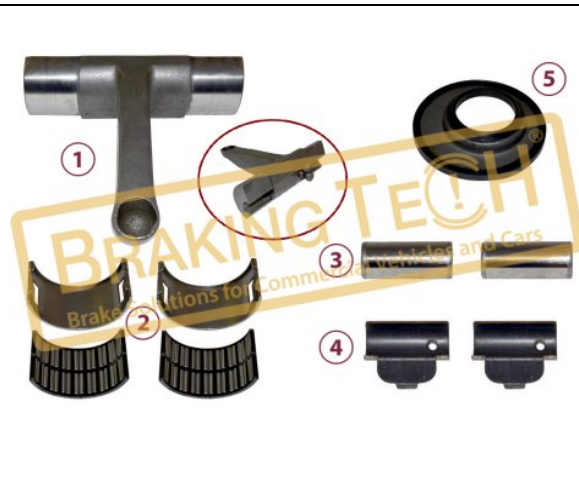

BTM20140

Description :
Caliper Lever Repair Set (Left-Right)

Application :
RENAULT MAGNUM,PREMIUM,IRISBUS,VAN
HOOL,MAN CITY BUS,VOLVO CITY
BUS,KAROSA,ERF ECS,ECX

OEM No :
BrakingTech

No	BT No	Information
1	BTT163 x 1	Lever
2	BTR10 x 4	Roller Bearing
3	BTT154 x 2	Pin
4	BTS39 x 2	Lever Bearing
5	BTK39 x 1	Eccentric Seal