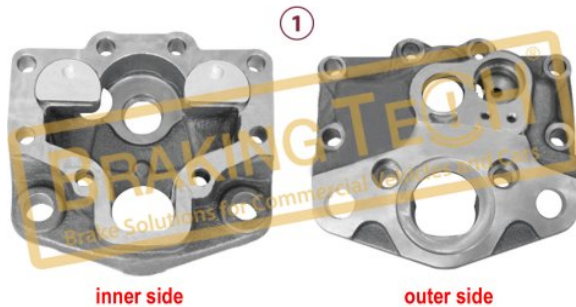

BTW30311

Description :
Caliper Upper Cover MAXX17 CWS Type

No	BT No	Information
1	BTT457 x 1	Cover

Application :
MAXX17 CWS

OEM No :
BrakingTech