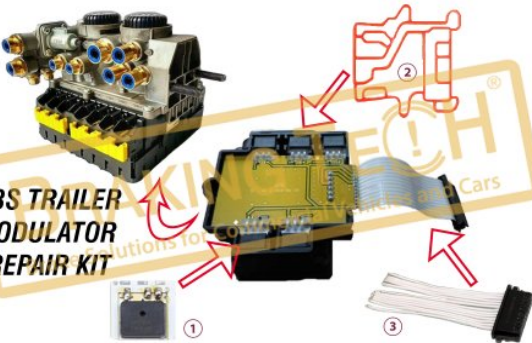

BTP5755

Description :
Brake Pressure Sensor&Repair Components for EBS E Modulators

Application : :
TEBS E SERIES E Trailer Modulators WABCO Repair Kits

OEM No :
4741500011, 474 150 0011, 474 150 0011, 00 50 036 944, 00 50 036 9 44, L2912IK1115