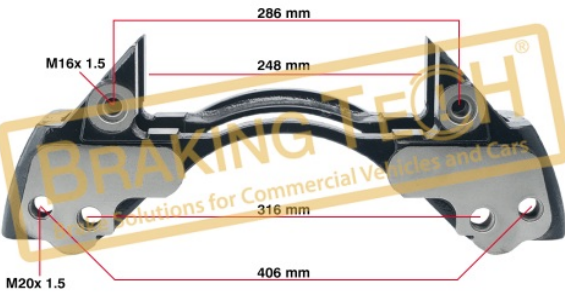

OEM No :

K001502, K000682, I1189250061, I1304010061, 0501214701, 050 121 0163, 0501213687, 0004212906, 36508020004, RDBC001273RX, K001273