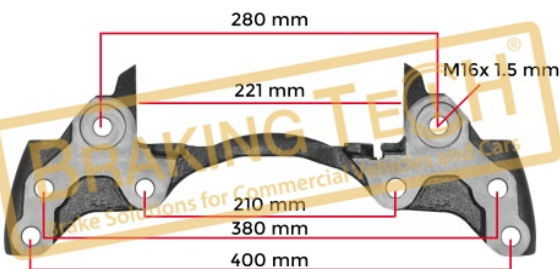

OEM No :

6409157434, A0004216406, 0004216406, 640 915 743 4

Z-CAM

All Original Numbers, Marks and Models from
Vehicle Manufacturers Listed in this catalogue
are for comparison purposes only

www.brakingtech.com