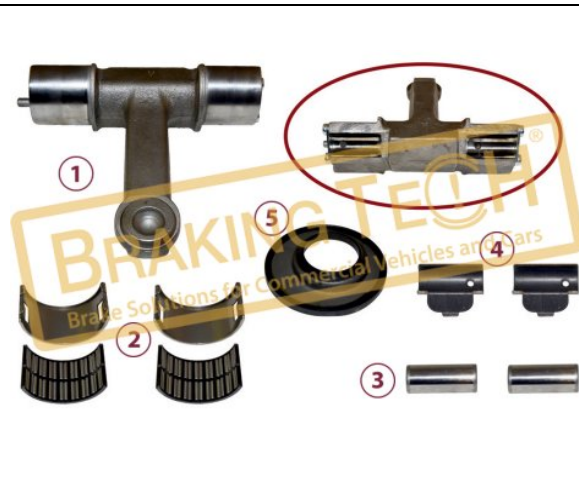

BTM20136

Description :
Caliper Lever Repair Set (Front)

Application :
VOLVO FL,FL6 H

OEM No :
SJ4108, 1522167, 3092260, 21109755, 85109977

No	BT No	Information
1	BTT162 x 1	Lever
2	BTR10 x 4	Roller Bearing
3	BTT154 x 2	Pin
4	BTS39 x 2	Lever Bearing
5	BTK39 x 1	Eccentric Seal