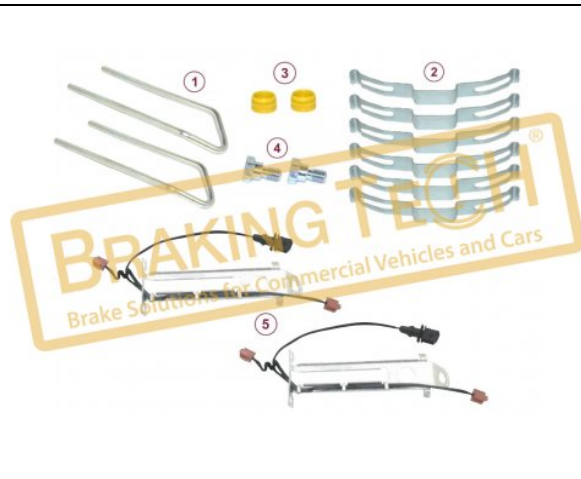

BTW30129

Description :
Caliper Brake Pad Retainer Set (inc.Indicators)

Application :
IVECO EURO CARGO 110E, 120E, MAN L2000

OEM No :
5010848607

WVA :
29088

No	BT No	Information
1	BTC134 x 2	Pad Retainer
2	BTS135 x 6	Retainer Shield
3	BTK69 x 2	Rubber Tap
4	BTC90 x 2	Screw M10x1,5
5	BTWS5200 x 2	Indicator Cable (370 mm)