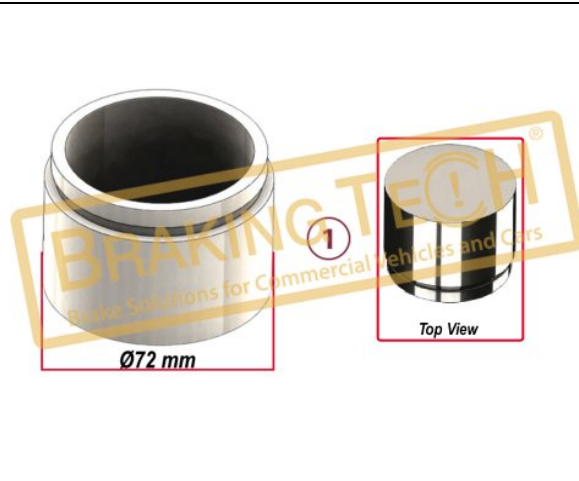

BTG80081

Description :

Caliper Piston

Application :

UNIMEX 74-UN-601,HYDRAULIC CALIPER

OEM No :

SerinFren

No	BT No	Information
1	BTT466 x1	Piston Ø72x40mm