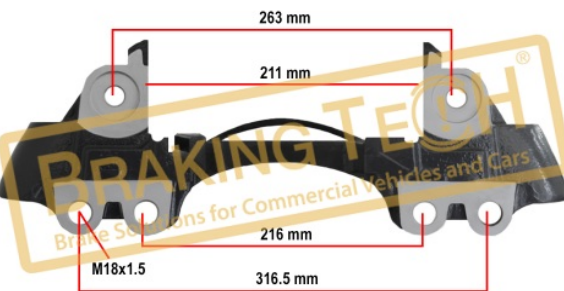

BTC0101139

Description :
Caliper Carrier Meritor ELSA2 (With Pin)

Application : :
VOLVO FH16

OEM No :
MCK1319, 68327462, 85109887, 5001866988

BTC0101200

Description :
Caliper Carrier Meritor (ELSA225)

Application : :
ROR AXLE