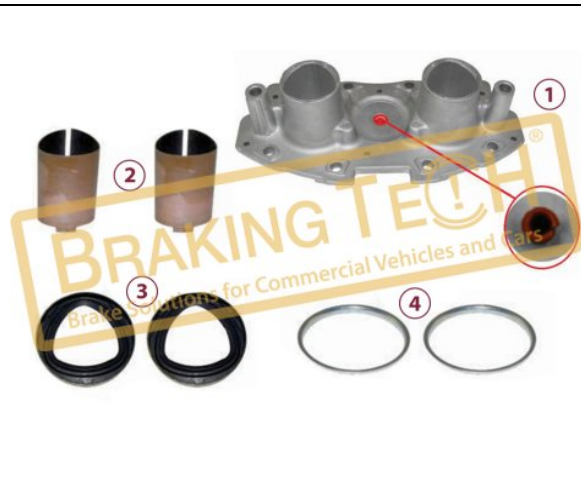

BTM20056-04

Description :
Caliper Calibration Mechanism

Application :
VOLVO,RENAULT,ROR L M,T M SERIES

OEM No :
BrakingTech

No	BT No	Information
1	BTT107-01 x 1	Aluminium Cap (Center Wit ...
2	BTS36 x 2	Bush
3	BTK36 x 2	Triangle Seal 52x6,70
4	BTS16 x 2	Ring