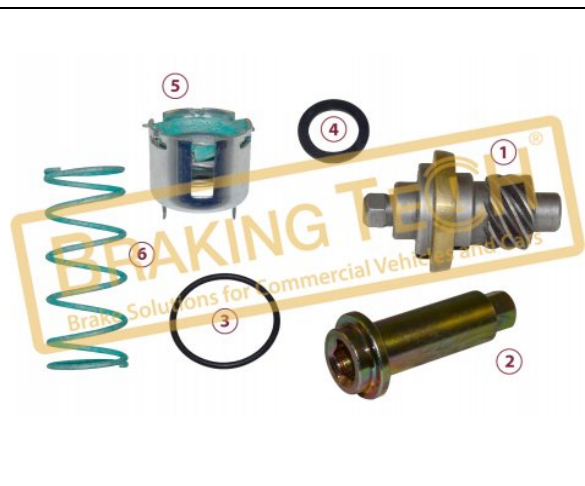

BTZ60032

Description :
Brake Pinion Repair Set (Right)

Application : :
VOLVO F10,MAN,RENAULT

OEM No :
SP8549, 272907, 1322439, N2509996033

No	BT No	Information
1	BTT264 x 1	Pinion (Right)
2	BTT261 x 1	Pin
3	BTK94 x 1	O-Ring
4	BTK93 x 1	O-Ring
5	BTS143 x 1	Locking Shim (Right)
6	BTY30 x 1	Locking Spring