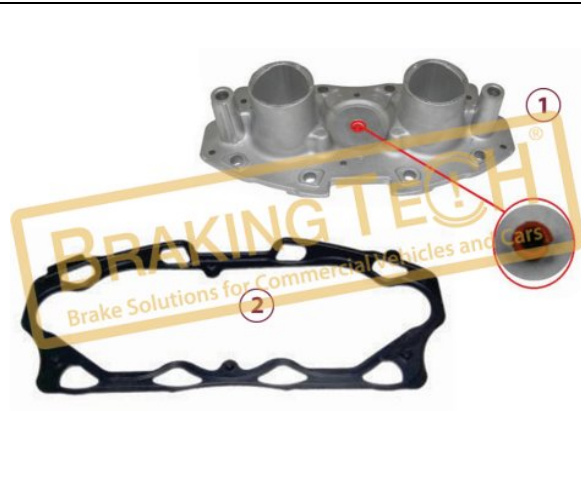

BTM20056-02

Description :
Caliper Calibration Aluminium Cap

Application :
VOLVO,RENAULT,ROR L M,T M SERIES

OEM No :
SerinFren, CMSK.7.3

No	BT No	Information
1	BTT107-01 x 1	Aluminium Cap (Center Wit ...
2	BTK37 x 1	Gasket