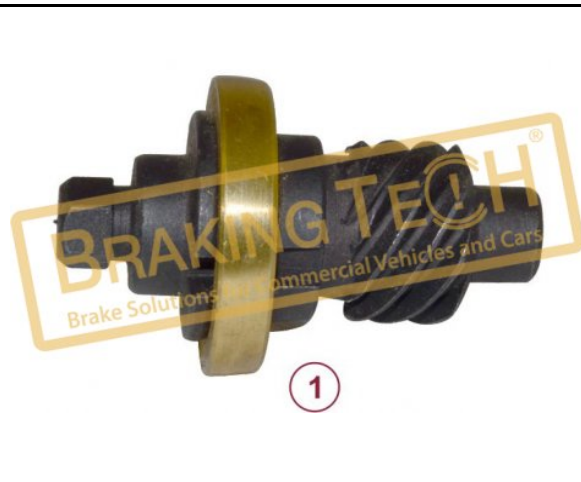

BTZ60019

Description :
Pinion New Model (L/H)

Application :
VOLVO,PACCAR,FORD,MAN,RENAULT,IVECO

OEM No :
A164052, 68191510, 1892003407931, 8605966, N2509990129, 5001868125, 5006 018 474, AWD A4027705, 65399625, 1696924, 89200340793, 9C462K161BA, 3346448R1, XBU0684, 61385929, 1350884, 1694793, 5001 868 125, TP02006095

No	BT No	Information
1	BTT265 x1	Pinion