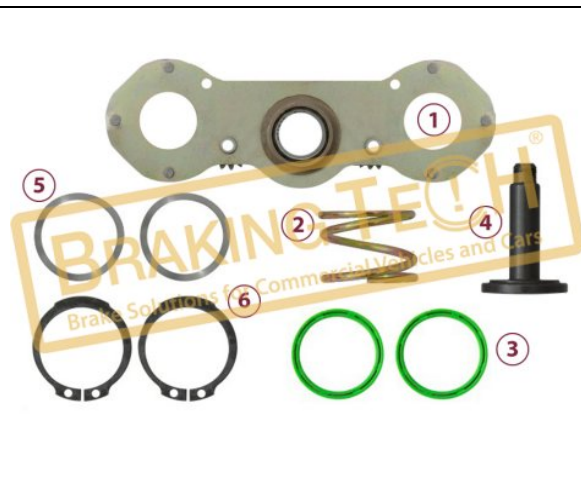

BTM20247

Description :
Caliper Repair Kit Left (DX175)

Application :
DX175

OEM No :
SerinFren

No	BT No	Information
1	BTT287 x 1	Mechanism (Left)
2	BTY30 x 1	Spring
3	BTK107 x 2	Seal
4	BTT289 x 1	Pin
5	BTS72 x 2	Wavy Washer
6	BTSK10 x 2	Snap Ring