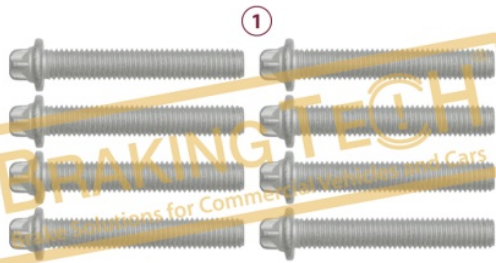

BTC0101927

Description :
Caliper Cover Bolt Kit Knorr (SB Series)

No	BT No	Information
1	BTC88 x 8	M10 x 1,5 x 60 mm

Application :
Knorr Calipers

OEM No :
SerinFren