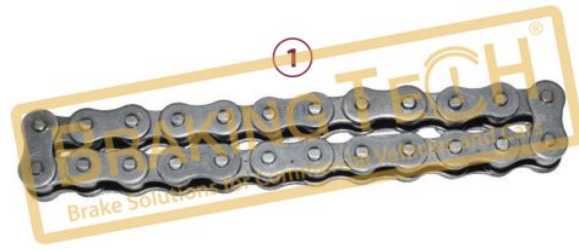

BTK10061

Description :
 Caliper Shear Adapter Set

Application :
 KNORR Calipers,BENDIX ADB22X

OEM No :
 Z001548, 0224001100, 802455, S-29152-5, 017160, MCKSK.2.8, RDB802455K

No	BT No	Information
1	BTT76 x 10	BreakAway Nut Ø13xØ6x1 ...

BTK10062

Description :
 Caliper Chain (12 Links)

No	BT No	Information
1	BTT79 x1	Chain 12 Links

Application :
 MERCEDES,GIGANT,MAN

OEM No :
 CKSK.12

BTK10063

Description :
 Caliper Chain (14 Links)

No	BT No	Information
1	BTT80 x1	Chain 14 Links