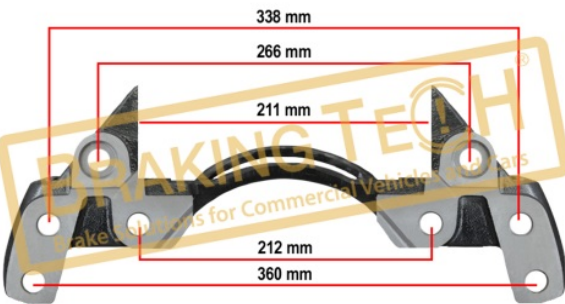

BTC0101102

Description :
Caliper Carrier Knorr (SB6-SN6)

Application :
OTOKAR BUS, BPW AXLE

OEM No :
K001105, K002979, 0203131300, Z000702, K003673