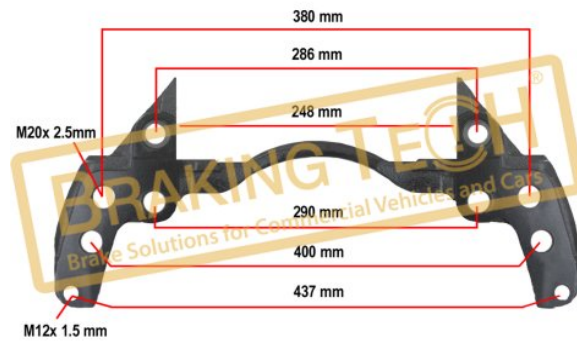

BTC010197-01

Description :
Caliper Carrier Knorr (SB6-SB7-SN6-SK7)

Application :
SCANIA 4, ADB22X, 22.5"

OEM No :
K010765, K001919, 1756388, 1527632

BTC0101971

Description :
Caliper Cover Assembly Bolt Set (ELSA1)