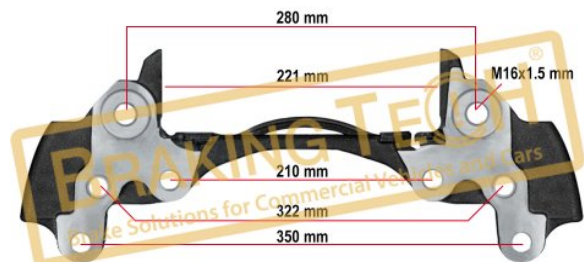

BTC0101122

Description :
Caliper Carrier Wabco MAXX22 (Rear/Right)

Application :
MERCEDES AROCS, ACTROS MP4

OEM No :
640 915 745 4, 000 423 2206, A0004232206