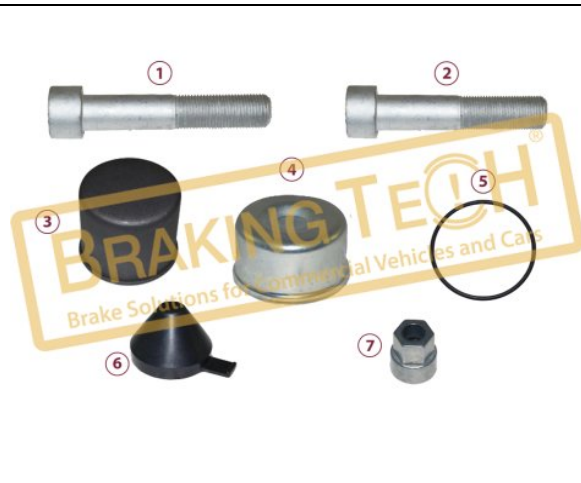

Application :
Knorr-Bremse

OEM No :
BrakingTech

No	BT No	Information
1	BTC3 x 1	Screw M16x1,5x85mm
2	BTC1 x 1	Screw M16x1,5x80mm
3	BTS2 x 1	Pin Tap
4	BTS4 x 1	Metal Tap
5	BTK9 x 1	O-Ring
6	BTK4 x 1	Rubber Cap (38mm)
7	BTT76 x 1	BreakAway Nut