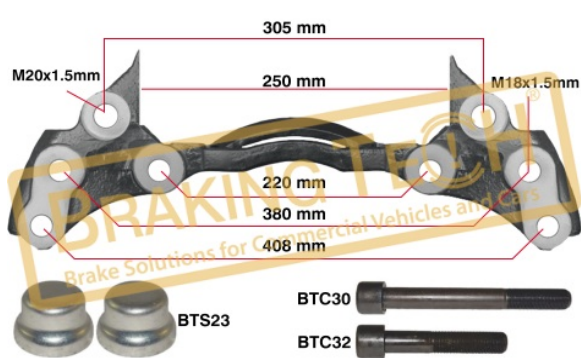

BTC0101216

Description :
Caliper Carrier Meritor (ELSA1)

Application :
MAN,VOLVO,RENAULT,ROR,IRISBUS,ZF AXLE,22.5"

OEM No :
BDA445, 81.50802.6015, 5001 019 718, 0501211882, 68321617