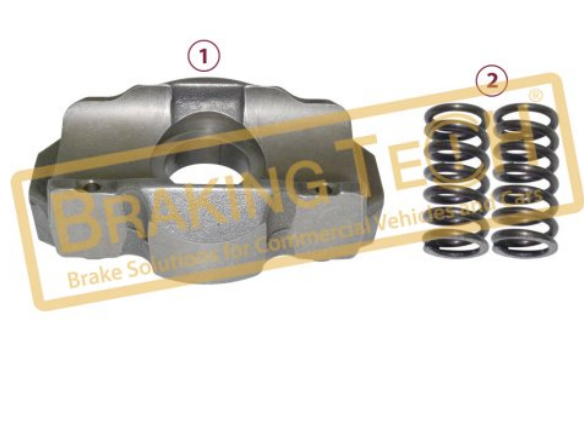

BTW30063

Description :
Caliper Mechanism Body

Application :
MAN TGX

OEM No :
SerinFren

No	BT No	Information
1	BTT230 x1	Bridge
2	BTY28 x 2	Spring