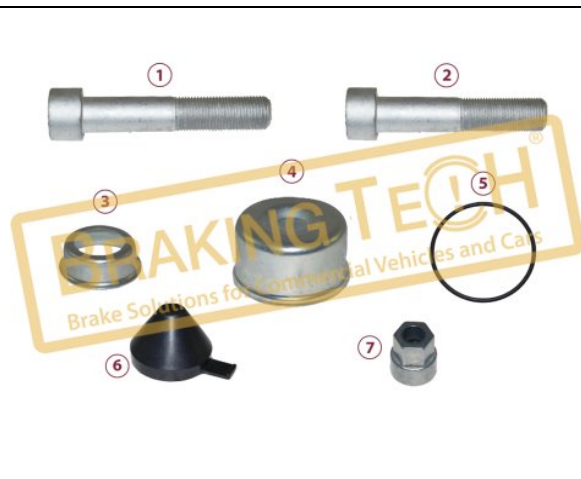

BTK10244

Description :
Caliper Service Repair Kit

Application :
Knorr-Bremse

OEM No :
BrakingTech

No	BT No	Information
1	BTC3 x 1	Screw M16x1,5x85mm
2	BTC1 x 1	Screw M16x1,5x80mm
3	BTS2 x 1	Pin Tap
4	BTS4 x 1	Metal Tap
5	BTK9 x 1	O-Ring
6	BTK4 x 1	Rubber Cap (38mm)
7	BTT76 x 1	BreakAway Nut