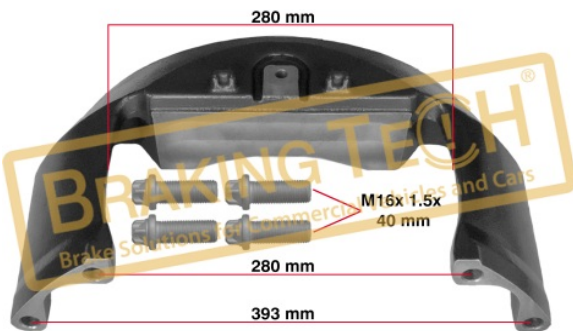

BTC0101134

Description :
Caliper Carrier Bridge Kit (ELSA2)

Application :
RENAULT 440,VOLVO 460

OEM No :
BrakingTech