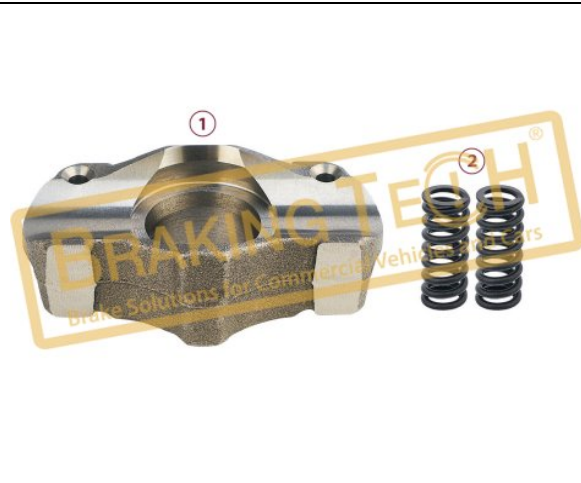

BTW30124-01

Description :
Caliper Mechanism Housing Kit (CWS Type)

Application :
MAXX17 CWS

OEM No :
BrakingTech

No	BT No	Information
1	BTT426 x 1	Mechanism Body
2	BTY56 x 2	Spring