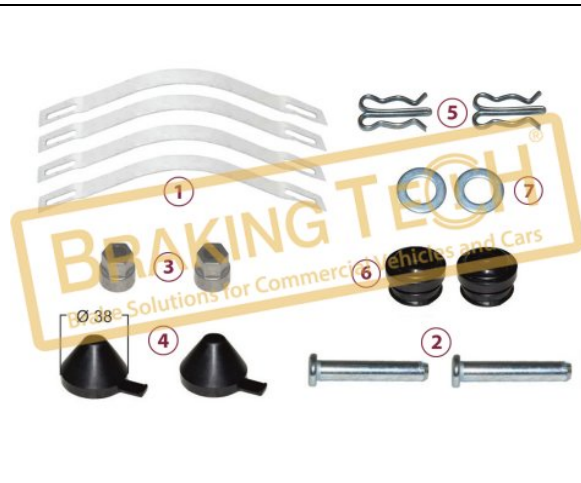

BTK10230

Description :
Caliper Brake Pad Retainer Set
Application :
SL7 Caliper
OEM No :
A0064205320
WVA :
29244, 29246

No	BT No	Information
1	BTS152 x 4	Retainer Shield
2	BTT83 x 2	Detent Pin
3	BTT76 x 2	Calibration Loaf
4	BTK4 x 2	Rubber Tap (Ø38mm)
5	BTS7 x 2	Cotter Pin
6	BTK6 x 2	Rubber Tap
7	BTS8 x 2	Washer