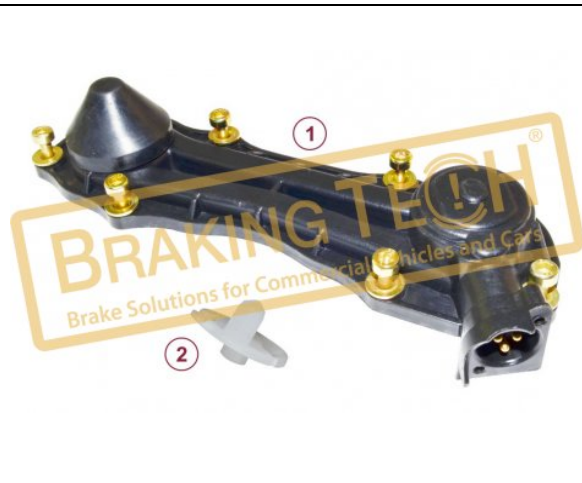

BTK10066

Description :
Caliper Sensor Cover (2 Wires)

Application :
MERCEDES AXOR,ATEGO

OEM No :
SerinFren

No	BT No	Information
1	BTP2 x 1	Sensor Cover
2	BTP21 x 1	Clips

BTK10067

Description :
 Caliper Sensor Cover (3 Wires-Mercedes)