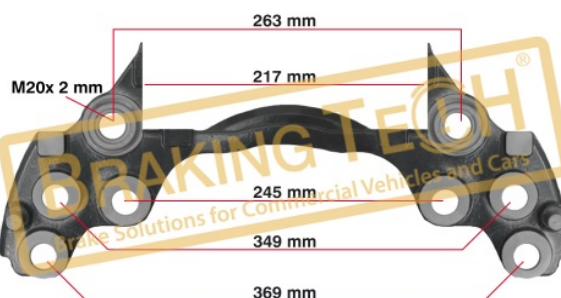

BTC0101214

Description :
Caliper Carrier Meritor (C DUCO)

Application :
VOLVO FL,FL6 H

OEM No :
68323539