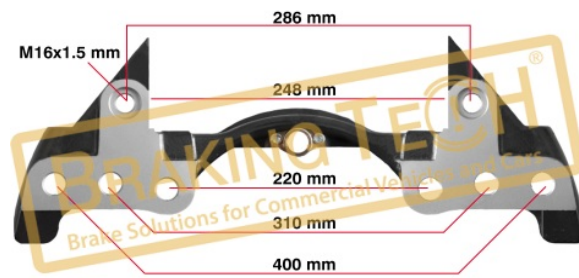

BTC0101132

Description :

Caliper Carrier Knorr (SB6-SB7 RADIAL)

Application :

BPW AXLE 22.5"

OEM No :

K001505, K002756, I1197270061, 09.801.02.49.0