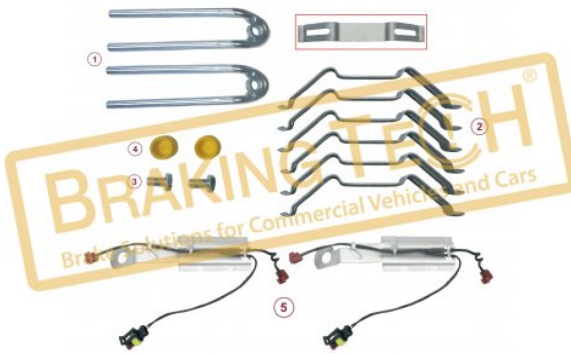

BTW30130

Description :
Caliper Brake Pad Retainer Set (inc.indicators)

Application :
DAF,SAF,RENAULT MIDLUM,PAN25

OEM No :
68323004, 12999797, 1628064

WVA :
29159, 29126

No	BT No	Information
1	BTS130-01 x 2	Pad Retainer 171mm(Length ...
2	BTS132 x 6	Retainer Shield
3	BTC89 x 2	Screw M10x1.50x 20mm
4	BTK69 x 2	Rubber Tap
5	BTWS9500 x 2	Indicator Cable (285 mm)