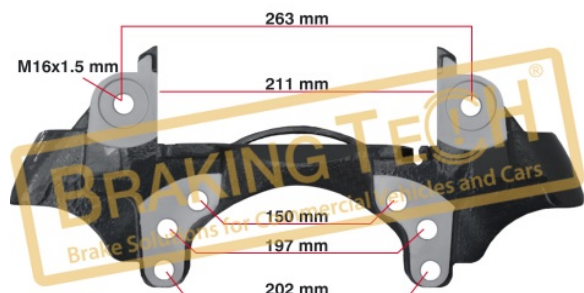

Application : :

VALX AXLE 22.5"

OEM No :

6402250310, SCB1035095, 1063037

BTC0101219

Description :
Caliper Carrier Wabco PAN22 (L/H)

Application :
VALX AXLE 22.5"

OEM No :
6402250300, SCB1035094, 1063036