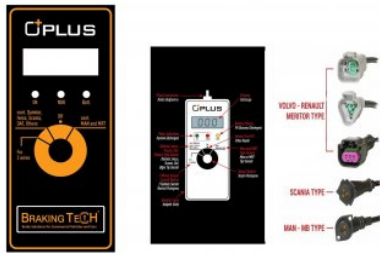

BTA81K002-01

Description :
Potentiometer Tester Knorr Type 2

Application : :
KNORR-BREMSE,WABCO,MERITOR

OEM No :
K154433N50

BTK10201

Description :
Sensor Cable with Connector Socket (3Cables)

Application : :
MERCEDES,SCANIA

OEM No :
449 756 020 0, 4497560200, 449.756.020.0

No	BT No	Information
1	BTK10201 x 1	Sensor Cable 200cm

BTK10213

Description :
Sensor Cable with Connector Socket

Application : :
Knorr Series

OEM No :
449 756 0350, 449.756.035.0

No	BT No	Information
1	BTK10213 x 1	Sensor Cable 350cm

BTK10214

Description :
Sensor Cable with Connector Socket

Application : :
Knorr Series

OEM No :
449 756 0500, 449.756.050.0

No	BT No	Information
1	BTK10214 x 1	Sensor Cable 500cm