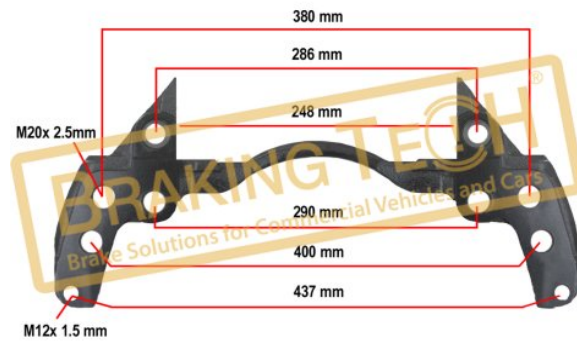

BTC010197-01

Description :
Caliper Carrier Knorr (SB6-SB7-SN6-SK7)

Application : :
SCANIA 4,ADB22X,22.5"

OEM No :
K010765, K001919, 1756388, 1527632