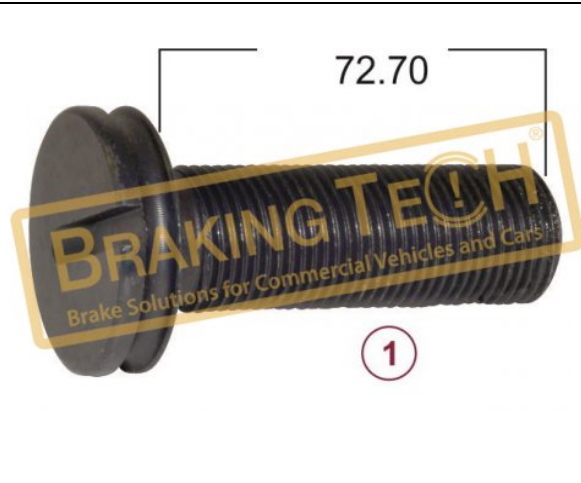

BTW30013

Description :
Caliper Calibration Bolt (Slotted)

Application :
MERCEDES BENZ MICROBUS 712C 914C L0914

OEM No :
SerinFren

No	BT No	Information
1	BTT192 x 1	Calibration Bolt