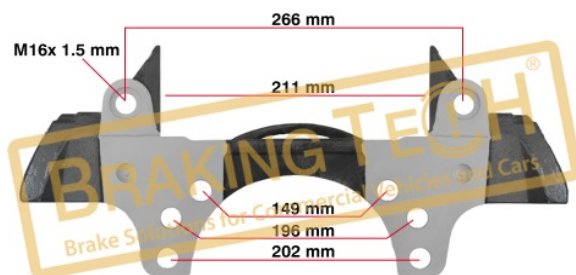

6402227406

BTC0101115

Description :

Caliper Carrier Knorr (SN7)

Application :

SCHMITZ TRAILER, SAF, 22,5

OEM No :

K007475, Z000968