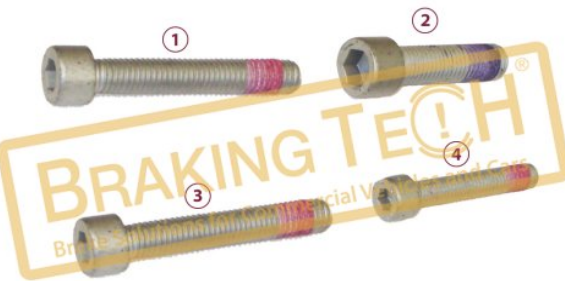

BTK10204

Description :
Caliper Cover Bolts Knorr (SB5-SB6-SB7)

Application :
KNORR CALIPERS

OEM No :
SerinFren

No	BT No	Information
1	BTC88 x 1	Screw M10x1.5x60 mm
2	BTC43 x 1	Screw M12x1.75x45mm
3	BTC44 x 1	Screw M12x1.75x60mm
4	BTC45 x 1	Screw M8x1.25x35mm