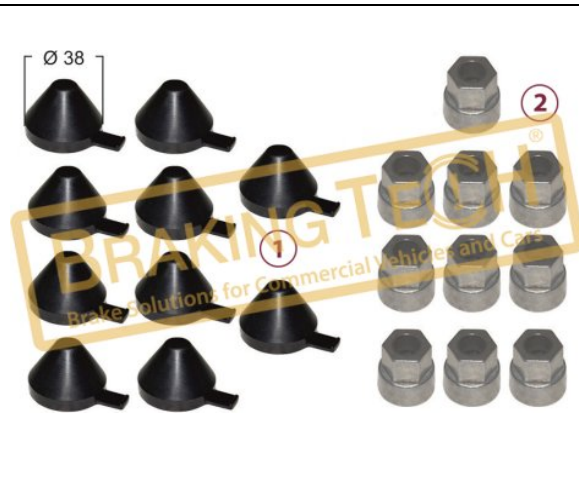

BTK10155

Description :
Caliper Adjusting Mechanism Tap Set (38mm)

Application :
MAN, MB, RENAULT, OTOKAR, FORD, TATRA, FRUEHAUF

OEM No :
K000029, 0004234687, 5021175269, 03434381600, K002847, M91004901, 0501213104, 16M0008240AA, TW04614

No	BT No	Information
1	BTK4 x 10	Rubber Cap (38mm)
2	BTT76 x 10	Calibration Loaf