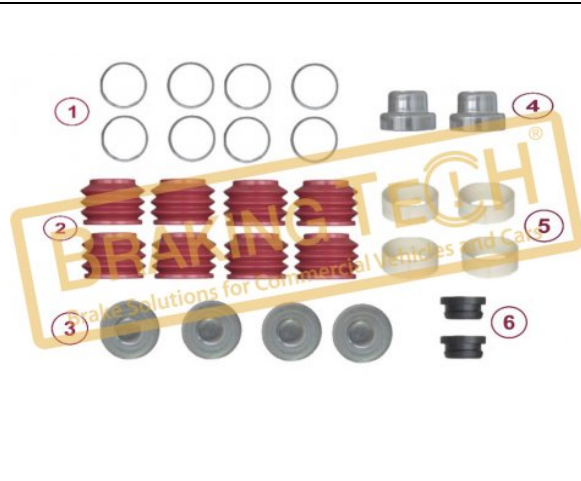

BTH90061

Description :
Caliper Pin Boot and Cap Repair Kit

Application :
SMB, FRUEHAUF, SAF AXLE

OEM No :
89723, 87680, 03434385401, 3434385700, M91004301, M91004201, CF103854, 3434385401

No	BT No	Information
1	BTS80 x 8	Dust Cover Retainer Ø39, ...
2	BTK113 x 8	Guide Pin Dust Cover
3	BTS81-01 x 4	Steel Cap Ø56x12,5 mm
4	BTS86 x 2	Steel Cap Ø57,5x40,5 mm
5	BTB27 x 4	Guide Pin Bush
6	BTP52 x 2	Plug