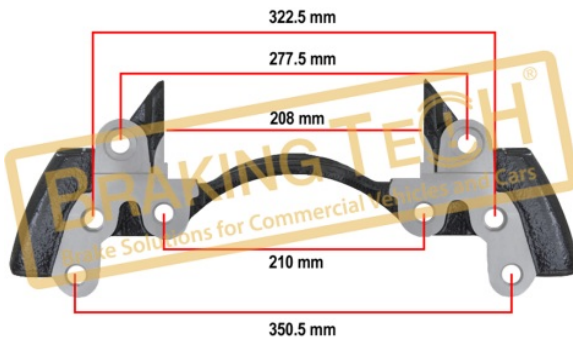

BTC010195

Description :
Caliper Carrier Knorr (SL7)

Application : :
MERCEDES 4140 REAR, 22.5"

OEM No :
Z025197, K052379K50, 000 423 1006