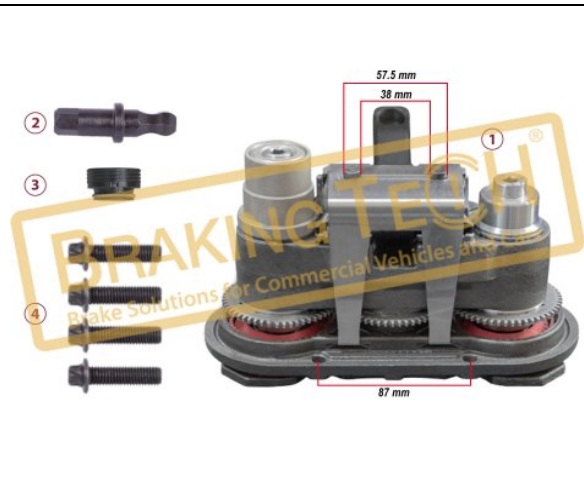

No	BT No	Information
1	BTK112 x 2	Dust Cover 78.5 mm

BTH90070

Description :
 Caliper Mechanism Complete Set

Application :
 HALDEX CALIPER

OEM No :
 89753

No	BT No	Information
1	BTT523 x 1	Mechanism, Piston & Cover ...
2	BTT311 x 1	Adjusting Bolt
3	BTP52 x 1	Plug
4	BTC67 x 4	Screw M8x 30 mm