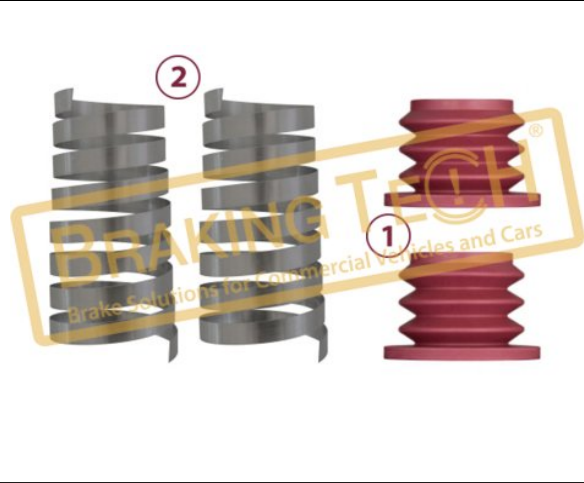

BTH90043

Description :
Caliper Dust Cover & Spring Repair Kit

Application :
FRUEHAUF,SAF,SMB

OEM No :
89794, 94662, 91011, 3434385202, CF104411, M91002503

No	BT No	Information
1	BTK118 x 2	Tappet Dust Cover 67mm
2	BTY35 x 2	Protection Spring