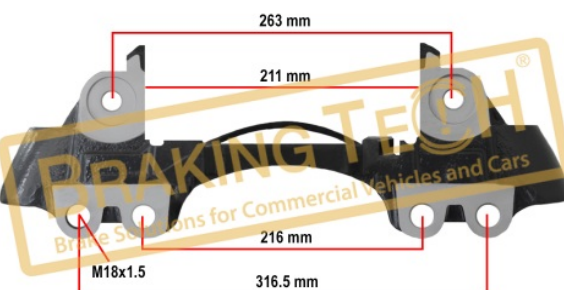

BTC0101137

Description :
Caliper Carrier Wabco PAN22 (R/H)

Application : :
22.5" SAF TRAILER AXLE 4 Hole

OEM No :
3 080 0072 21, 3 080 0074 20, 640 195 069 0, 640 195 075 0