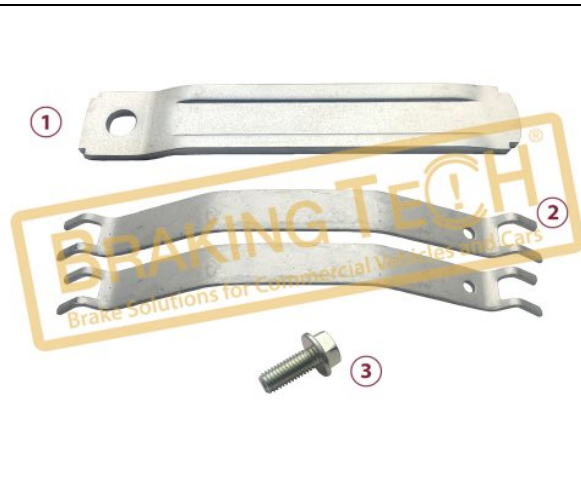

Description :
Brake Pad Retainer Bar Repair Kit

No	BT No	Information
1	BTT343 x 1	Retainer
2	BTC74 x 1	Screw M10 x 1,5 / 25 mm

Application :
HALDEX CALIPER

OEM No :
90673

BTH90058-01

Description :
Disc Brake Pad Retainer Kit