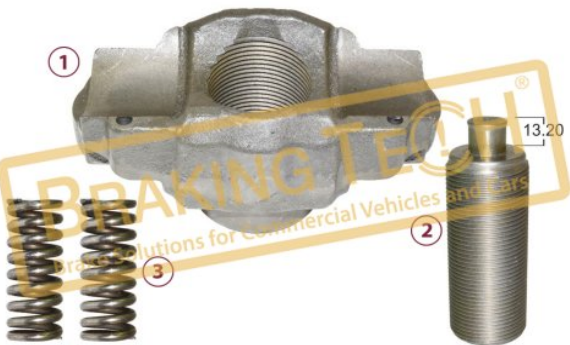

BTK10045

Description :

Caliper Bridge Assembly Set

Application ::

MERCEDES 915,916,OTOKAR SULTAN 140,MAN TGL

OEM No :

BrakingTech

No	BT No	Information
1	BTT66 x 1	Bridge
2	BTT64 x 1	Calibration Bolt 3 Thread ...
3	BTY4 x 2	Bridge Spring