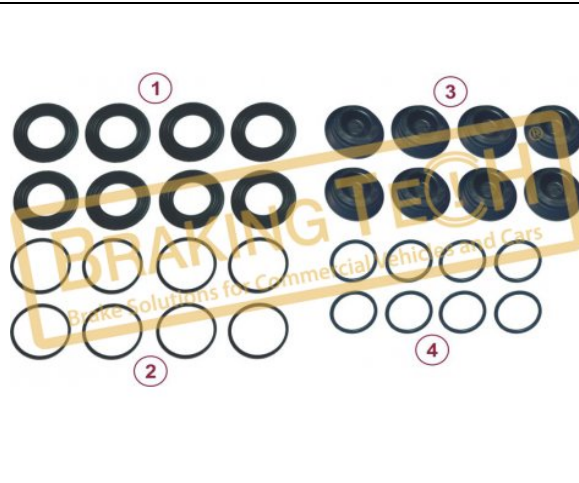

BTG80079

Description :

Complete Overhaul Piston Hat&Seals

Application :

IVECO BUS,RENAULT BUS,BREMBO CALIPER

OEM No :

520.5320.12, 5010 207 432

No	BT No	Information
1	BTK181 x 8	Piston Boot
2	BTK182 x 8	X-Ring
3	BTT463 x 8	Piston Cap
4	BTK184 x 8	O-Ring