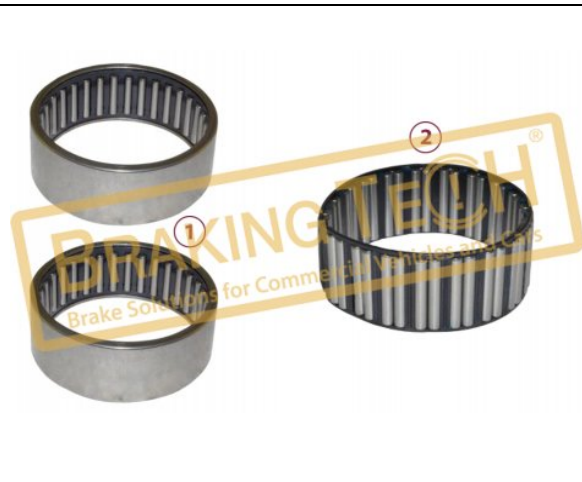

BTM20045-01

Description :
Caliper Bearing Kit (DX195-225)

Application :
ROR,BREDAMENARINI BUS,IRISBUS

OEM No :
SerinFren

No	BT No	Information
1	BTR6 x 2	Roller Bearing Ø52 / Ø4 ...
2	BTR5 x 1	Roller Bearing