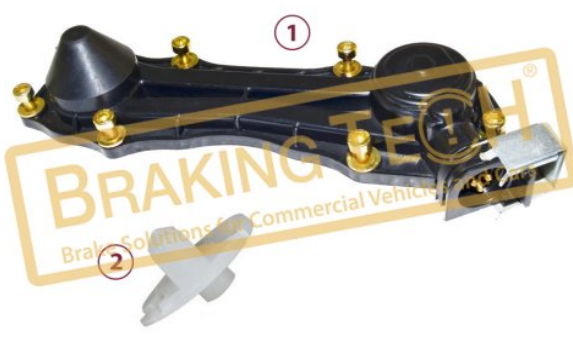

BTK10070

Description :
Caliper Sensor Cover (2 Wires-Scania-DAF-Iveco)

No	BT No	Information
1	BTP6 x1	Sensor Cover
2	BTP21 x1	Clips

Application :
DAF,IVECO,SCANIA

OEM No :
BrakingTech