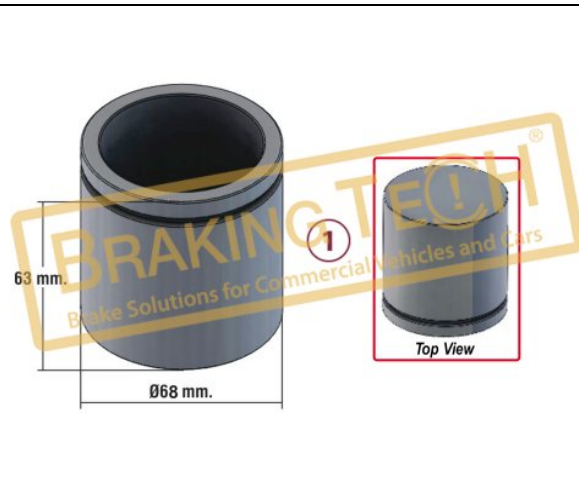

BTG80082

Description :

Caliper Piston

Application :

BREMBO CALIPER

OEM No :

122567009, 122566008, 42532301, 42532303,
522566008, 522566009

No	BT No	Information
1	BTT467 x1	Piston Ø68x63mm