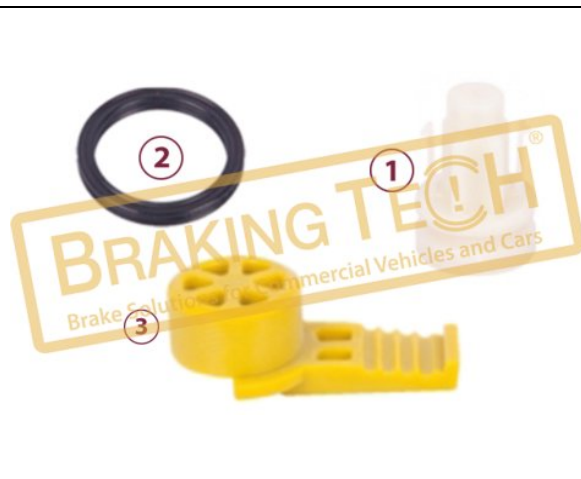

BTS50021

Description :
Caliper Plastic Reset Shaft Tap Set

Application :
KRONE,JUST,GIGANT,KÖGEL,SAF,SCHMITZ

OEM No :
95398, 3434386200, 1964408, 550017812,
16030005, 703011014, 716080005, 6609983,
550018419, 03434386200, 2119426, 2305914,
1173930, 02 504 100 07, 3 434 3862 00

No	BT No	Information
1	BTP41 x1	Plastic Adjuster
2	BTP42 x1	O-Ring Seal
3	BTP43 x1	Plastic Tap