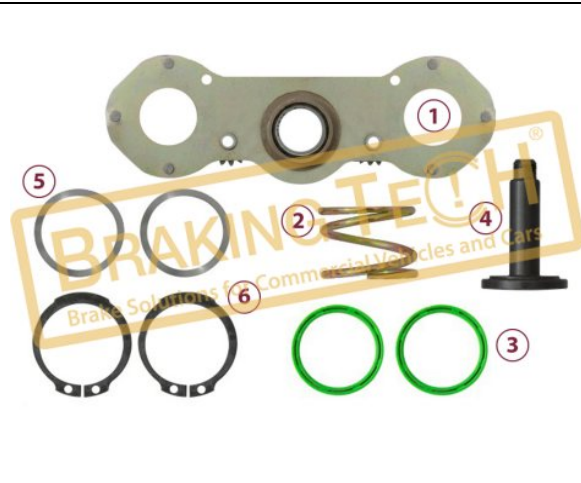

BTM20248

Description :
Caliper Repair Kit Right (DX175)

Application :
DX175

OEM No :
SerinFren

No	BT No	Information
1	BTT288 x1	Mechanism (Right)
2	BTY30 x1	Spring
3	BTK107 x 2	Seal
4	BTT289 x1	Pin
5	BTSK10 x 2	Snap Ring
6	BTS72 x 2	Wavy Washer