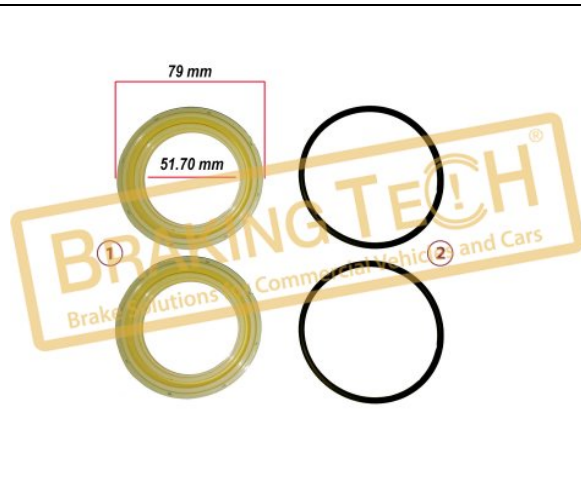

BTG80084-01

Description :
Caliper Piston Seal Repair Kit

Application : :
STEYR 12M18,LAND ROVER,KNORR CALIPER

OEM No :
352780

No	BT No	Information
1	BTK185 x2	Seal 51,70
2	BTK186 x2	Square Ring 70x3