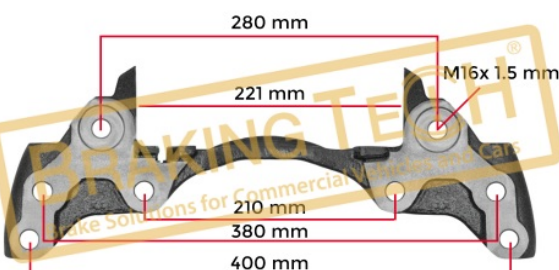

OEM No :

6409157424, A0004216506, 0004216506, 640 915 742 4