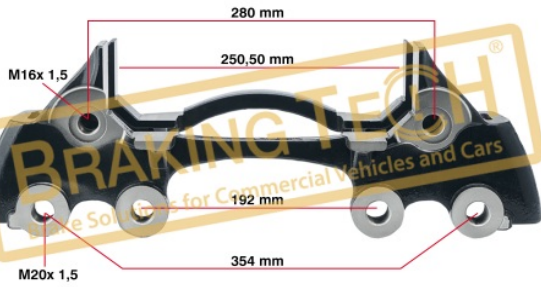

31932042

BTC0101131

Description :
 Caliper Carrier Meritor (D3)

Application :
 RENAULT PREMIUM,MAGNUM

OEM No :
 68320814

BTC0101133

Description :
 Caliper Carrier Meritor ELSA2 (Without Pin)

Application :
 VOLVO CITY BUS,B7,B9,5010