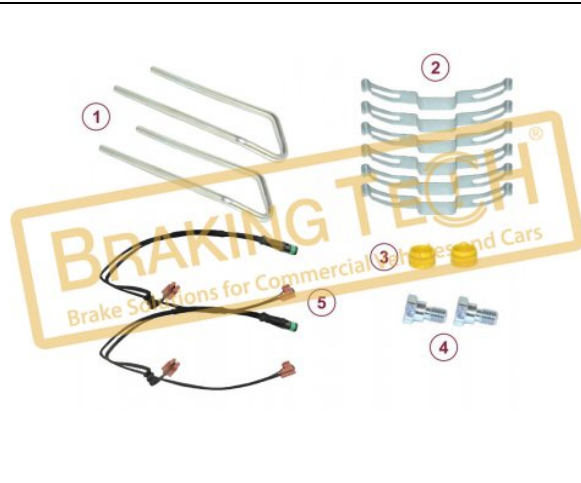

BTW30127

Description :
Caliper Brake Pad Retainer Set (inc.Indicators)

Application :
MAN L2000, OPTARE

OEM No :
12999577, 12182192, 12182145

WVA :
29088

No	BT No	Information
1	BTS134 x 2	Pad Retainer
2	BTS135 x 6	Retainer Shield
3	BTK69 x 2	Rubber Tap
4	BTC90 x 2	Screw M10x1,5
5	BTWS7400 x 2	Indicator Cable