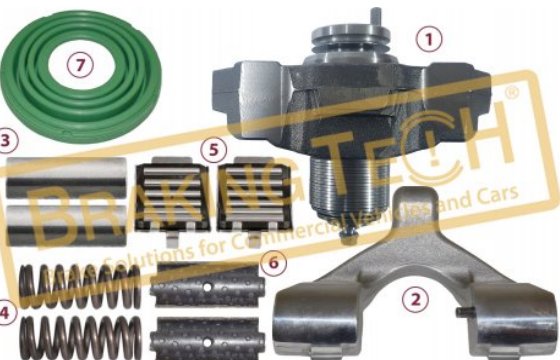

BTW30319

Description :
Caliper Service Set MAXX22T

No	BT No	Information
1	BTT398 x 1	Mechanism Complete
2	BTT397 x 1	Lever
3	BTT238 x 2	Pin
4	BTY40 x 2	Spring
5	BTR23 x 2	Roller Bearing
6	BTS68 x 2	Lever Bearing
7	BTK67 x 1	Rubber Cap

Application :
SCHMITZ,HENDRICKSON,SCANIA

OEM No :
SerinFren