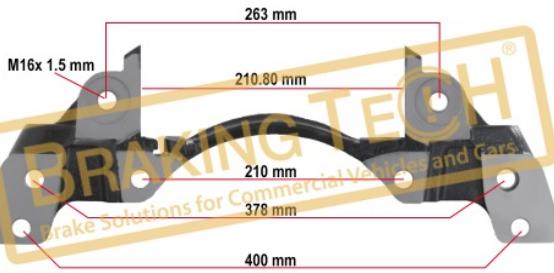

BTC010190

Description :

Caliper Carrier Wabco PAN22 (L/H)

Application :

SMB,SAE,GIGANT,SAF

OEM No :

40 195 017, 40 195 001, 3.080.0033.20, 3.080.0019.01, 14 174 188