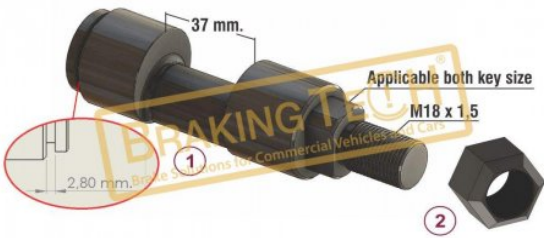

BTG80001

Description :
Setting Shaft (Cam) Girling-Lucas

No	BT No	Information
1	BTT431 x1	Setting Shaft Ø35x135 mm ...
2	BTC46 x1	Nut's M18x1,5

Application :
GIRLING TYPE,HAND BRAKE

OEM No :
SP8570, SJ1032