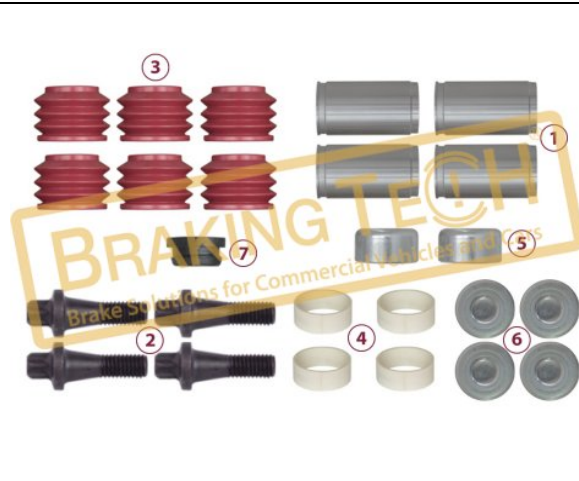

BTH90034

Description :

Caliper Guide Pin Repair Kit

Application :

FRUEHAUF,SAF,SMB,MODUL X CALIPER

OEM No :

93299, CF104412, M91002603, 3434385402

No	BT No	Information
1	BTT331 x 4	Guide Pin Ø35 x 64mm
2	BTC73 x 4	Guide Pin Bolt M14 x 2 x ...
3	BTK113 x 6	Guide Pin Dust Cover
4	BTB27 x 4	Guide Pin Bush(NeW)
5	BTS83 x 2	Steel Cap Ø42 x 22,5mm
6	BTS81-01 x 4	Steel Cap Ø56 x 12,5mm
7	BTP52 x 1	Plug