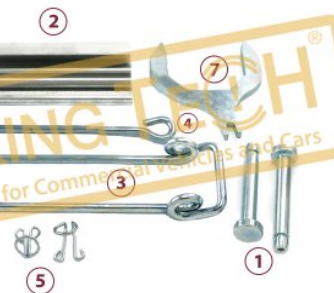

BTI71639

Ø38,90 mm

Description :

Brake Plunger (Left)

Application :

IVECO CURSOR,TRAKKER,410 SIMPLEX

OEM No :

6C462A170BA, 42537364, 2297H8354

BTI71640

Ø38,90 mm

Description :

Brake Plunger (Right)

Application :

IVECO CURSOR,TRAKKER,410 SIMPLEX

OEM No :

2297J8356, 42537365, 6C462A170AA

BTI71642

Description :

Caliper Brake Pad Retainer Repair Kit

Application :

IVECO EUROTECH,EUROCARGO,TECTOR

OEM No :

93161560, 93161559, KN 381.419, 381419, 381422

No	BT No	Information
1	BTT444 x 2	Locking Pin
2	BTSI26 x1	Locker
3	BTY43 x1	Spring
4	BTY44 x1	Spring
5	BTY45 x 2	Locking Spring
6	BTY46 x1	Spring
7	BTT445 x1	Fork