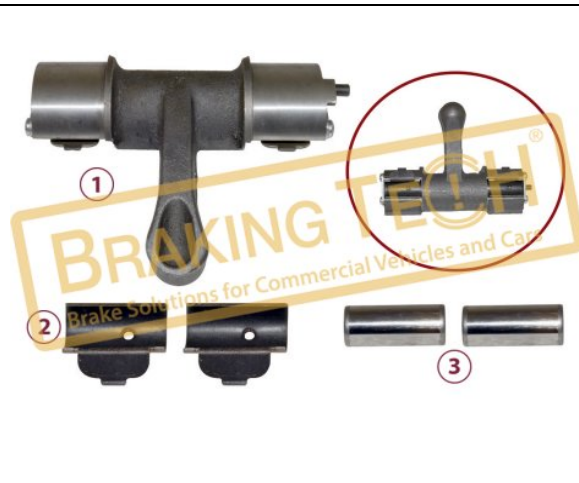

BTM20134

Description :
Caliper Lever Kit (Left)

Application :
MAN,VOLVO,RENAULT,ROR,IRISBUS

OEM No :
CMSK.5.14

No	BT No	Information
1	BTT160 x 1	Lever
2	BTS40 x 2	Lever Bearing
3	BTT154 x 2	Pin