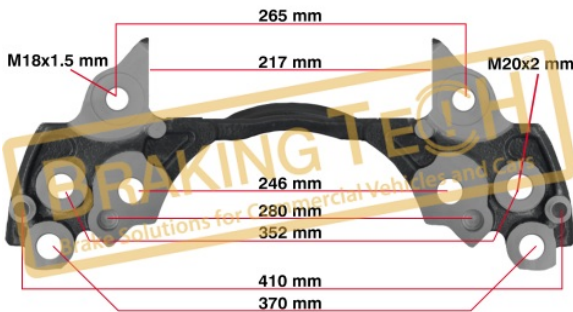

BTC0101133

Description :
Caliper Carrier Meritor ELSA2 (Without Pin)

Application :
VOLVO CITY BUS,B7,B9,5010

OEM No :
BrakingTech