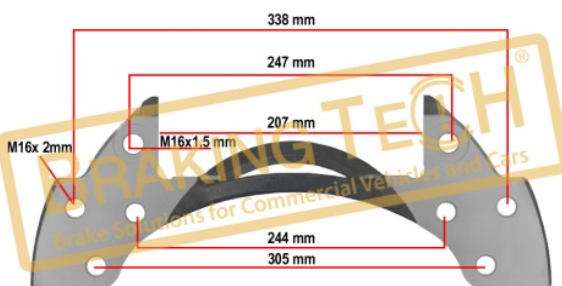

BTC0101111

Description :
Caliper Carrier Meritor (DX195)

Application : :
ROR L, M, T M TRAILER AXLE

OEM No :
MCK1185, 68323215