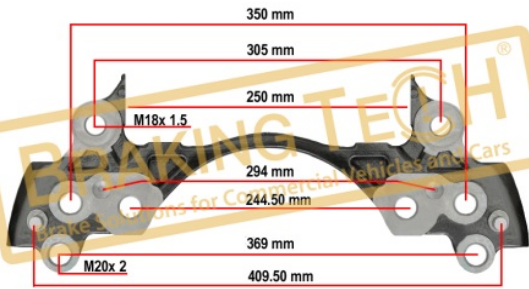

BTC0101106

Description :

Caliper Carrier Meritor (ELSA225,EX225)

Application :

VOLVO (with Pin),RENAULT MAGNUM DXI

OEM No :

68325303, MCK1297, MCK1322, 85109886, 5001 866 384