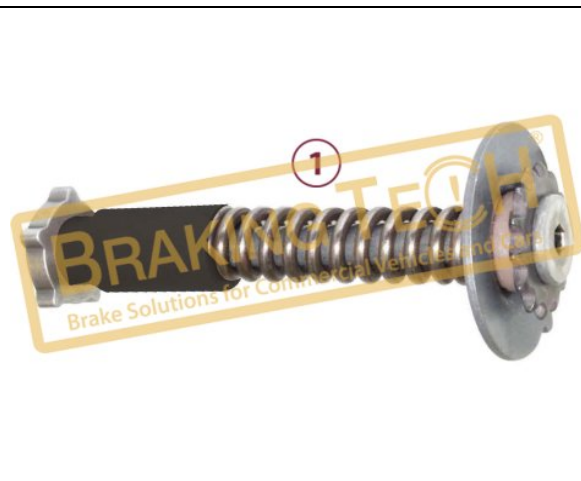

BTK10053

Description :
Caliper Adjusting Mechanism

Application : :
MERCEDES ATEGO, AXOR, BOVA, SETRA, SCANIA

OEM No :
SerinFren, CKSK.10.1

No	BT No	Information
1	BTT70 x 1	Adjusting Mechanism