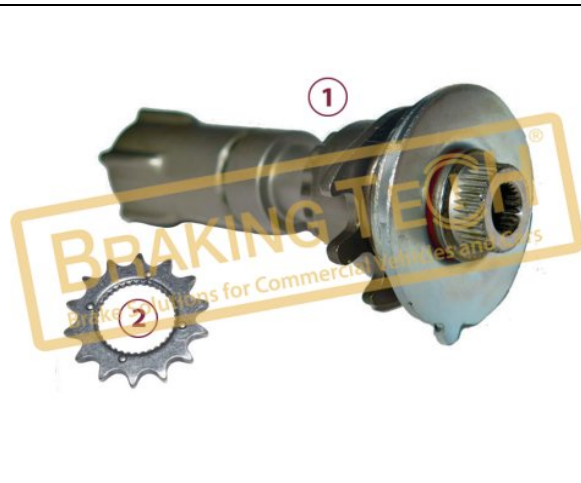

BTK10052-01

Description :
Caliper Adjusting Mechanism (Metal OverHead)

Application : :
Premium SerinFren Quality

OEM No :
BrakingTech

No	BT No	Information
1	BTT69-01 x 1	Adjusting Mechanism
2	BTT75 x 1	Mechanism Gear