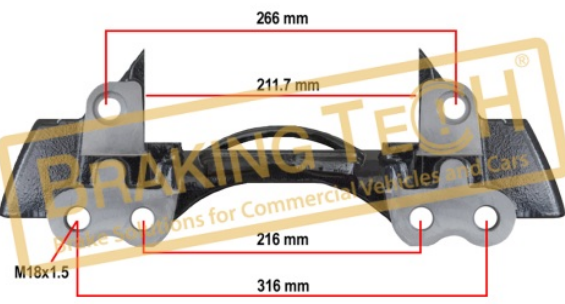

Application :
 SCHMITZ TRAILER, DISC 430mm

OEM No :
 6402250400, SCB1068161, 1068161, WA6402250400

BTC0101100

Description :
 Caliper Carrier Knorr (SK7)

Application :
 SAF AXLE, 22.5"

OEM No :
 Z019050, K015308, 3 080 0059 00, 3 080 0060 00