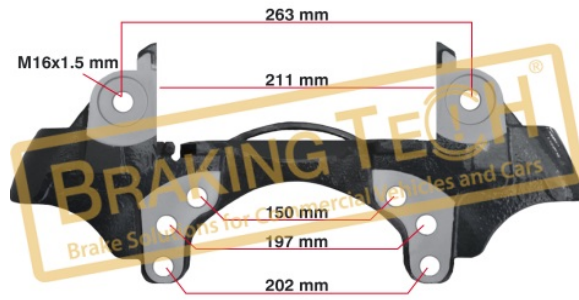

Application : :

VALX AXLE 22.5"

OEM No :

6402250310, SCB1035095, 1063037

BTC0101219

Description :
Caliper Carrier Wabco PAN22 (L/H)

Application :
VALX AXLE 22.5"

OEM No :
6402250300, SCB1035094, 1063036