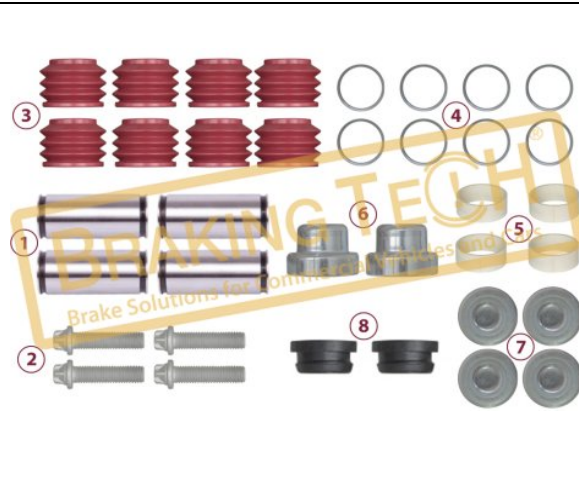

BTH90036

Description :
Caliper Repair Kit

Application :
FRUEHAUF,SMB,SAF

OEM No :
89541, M91002602, CF104124

No	BT No	Information
1	BTT327 x 4	Guide Pin Ø35 x 70mm
2	BTC70 x 4	Guide Pin Bolt M14 x2 x 5 ...
3	BTK113 x 8	Guide Pin Dust Cover
4	BTS80 x 8	Dust Cover Retainer Ø39, ...
5	BTB27 x 4	Guide Pin Bush(New)
6	BTS86 x 2	Steel Cap Ø57,5 x 40,5mm
7	BTS81-01 x 4	Steel Cap Ø56 x 12,5mm
8	BTP52 x 2	Plug