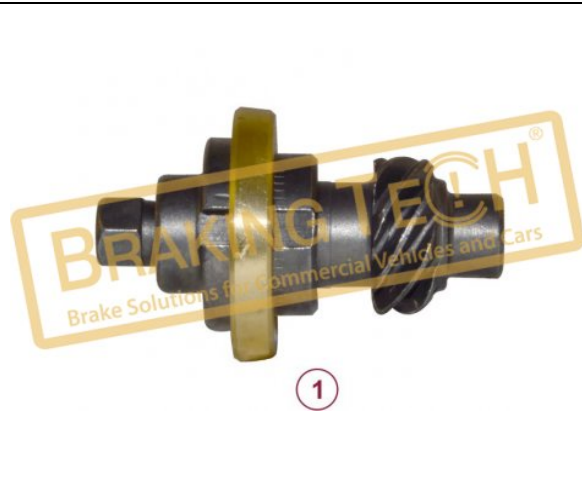

BTZ60020

Description :

Pinion Old Model (L/H)

No	BT No	Information
1	BTT266 x1	Pinion

Application : :

MERITOR,FORD,RENAULT

OEM No :

68191511, 1696925, 5001868125, 9C462K161AA