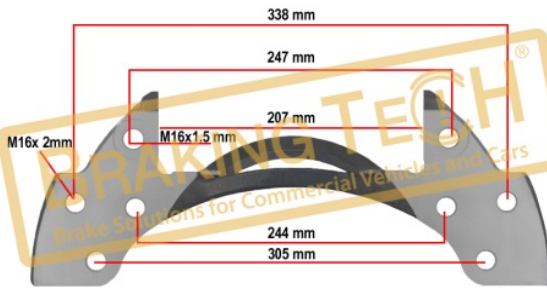

OEM No :

MCK1185, 68323215