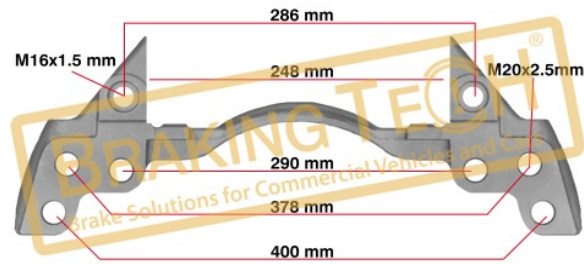

BTC0101119

Description :
 Caliper Carrier Wabco PAN19 (R/H)
 Application : :
 PAN19,5

BTC0101120

Description :
Caliper Carrier Knorr (SN6-SN7-SK7)

Application :
DAF CF, XF, SCANIA, 22.5"

OEM No :
73355, 73 355, RC73355, CN2E159