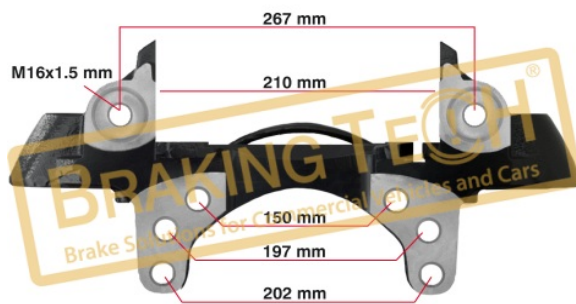

6402227406

BTC0101115

Description :

Caliper Carrier Knorr (SN7)

Application :

SCHMITZ TRAILER, SAF, 22,5

OEM No :

K007475, Z000968