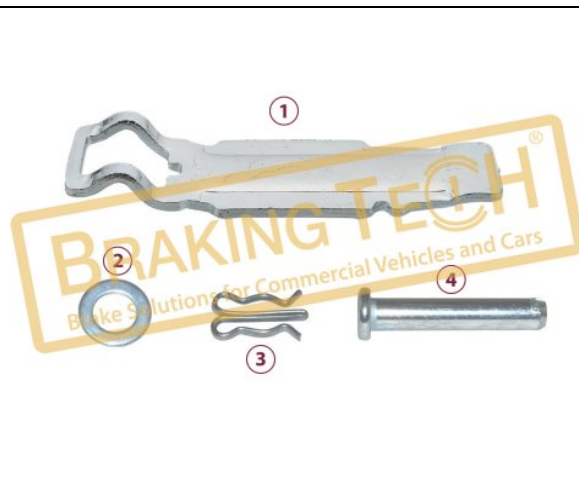

BTK10158

Description :
Caliper Brake Pad Retainer Repair Kit

Application :
MAN, MB, DAF, IVECO, SCHMITZ, FRUEHAUF, NEOPLAN

OEM No :
K000129, 6274200186, 0004202482, I119712004, I130679004, I1197120061, 0004202682

WVA :
29159, 29126, 29244, 29246, 29142, 29158

No	BT No	Information
1	BTS6 x 1	Pad Retainer 20 mm
2	BTS8 x 1	Washer
3	BTS7 x 1	Cotter Pin
4	BTT83 x 1	Detent Pin