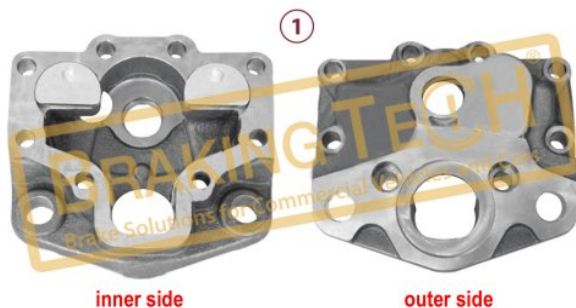

BTW30311-01

Description :
Caliper Upper Cover MAXX17 Type

Application :
MAXX17

OEM No :
BrakingTech