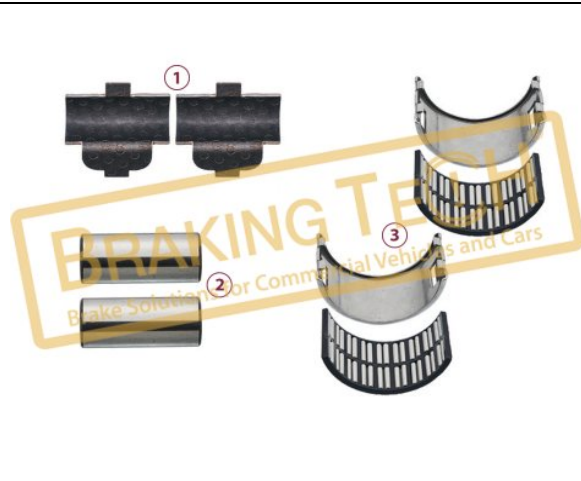

BTM20265

Description :
Caliper Roller Bearing Kit

Application :
RENAULT,VOLVO,ROR AXLE

OEM No :
BrakingTech

No	BT No	Information
1	BTS96 x 2	Lever Bearing
2	BTT154 x 2	Pin
3	BTR10 x 2	Roller Bearing